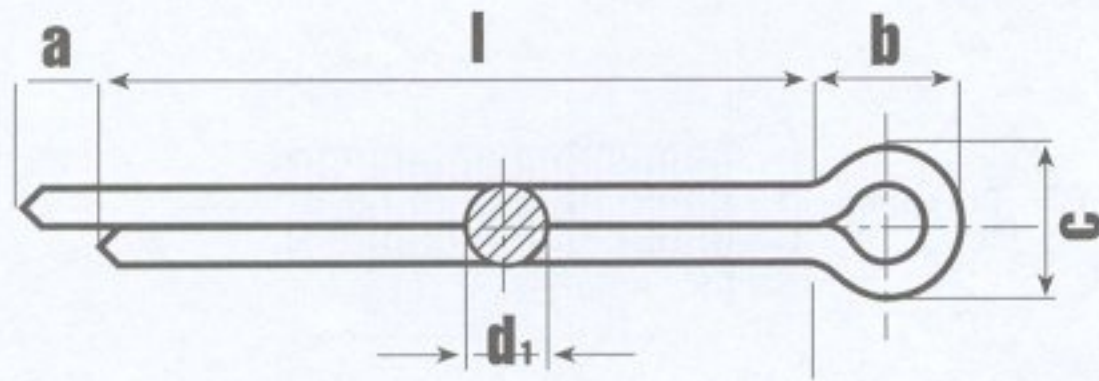

SPLIT/COTTER PIN

A2

DIN 94

SPLINTE

GOUPILLES FENDUES

PASADORES ABIERTOS

d_1	1.6mm (1/16")	2.00mm (5/64")	2.5mm (3/32")	3.2mm (1/8")	4mm (5/32")	5mm (3/16")	6.3mm (1/4")	8mm (5/16")	10mm (3/8")	13mm (1/2")
d1 max.	1.4	1.8	2.3	2.9	3.7	4.6	5.9	7.5	9.5	12.4
c max.	2.8	3.6	4.6	5.8	7.4	9.2	11.8	15	19	24.8
a max.	2.5	2.5	2.5	3.2	4	4	4	4	6.3	6.3
b ~	3.2	4	5	6.4	8	10	12.6	16	20	26