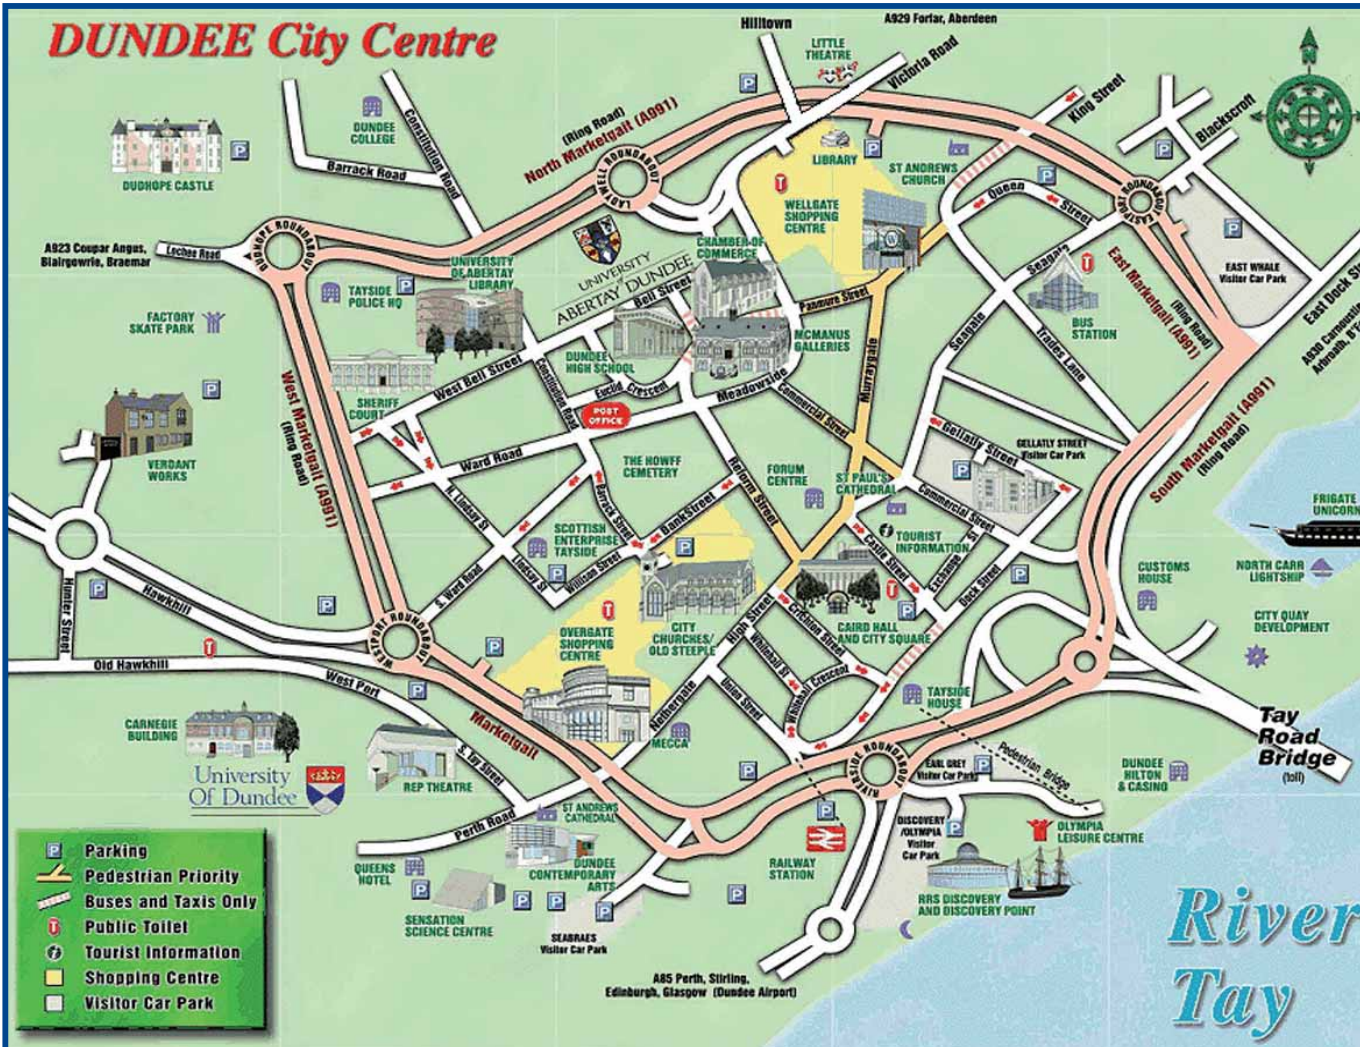

DUNDEE City Centre