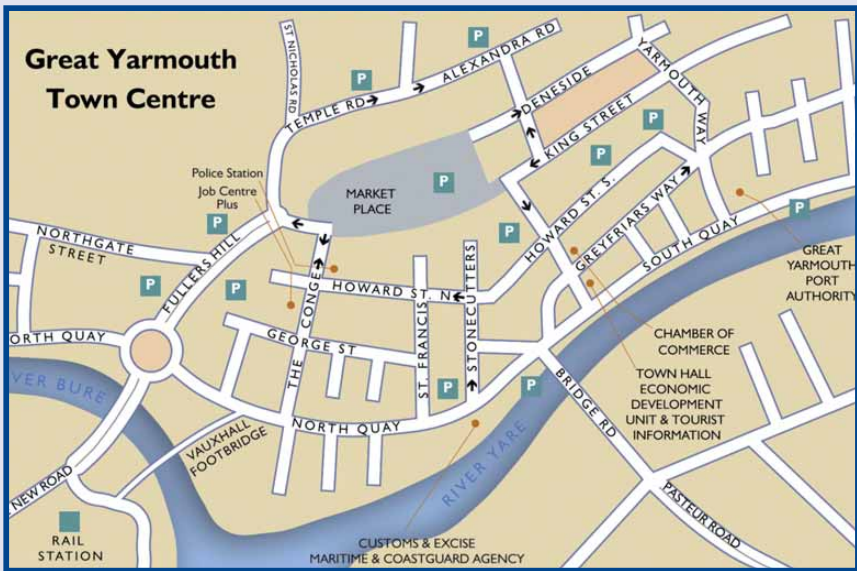

TAXIS

Swift Taxis and Private Hire	01493 300300
Anglia Taxis	01493 855855

PORT HEALTH

Great Yarmouth Environmental Health	01493 846478
-------------------------------------	--------------

PORT OFFICE / POLICE

PLACES OF WORSHIP

Enquire with Welfare Societies	07788111823
--------------------------------	-------------

Port Chaplain welcomes seafarers to Great Yarmouth

Work taking place on the Outer Harbour Project

1	South Denes Marine Base	20	Bryants Wharf
2a	Discharge Terminal	21a to g	South Quay
2b	Bunker Berth	21h	Town Hall Quay
3	South Discharge Quay	22a	Stonecutters Quay
4	North Discharge Quay	22k	Bowling Green Wharf
5a	CEGB Layby	23a	Mill Quay
5b & c	East Quay	23b	Clarke's Quay
6	Amoco Quay	23c	Cushions Quay
7	Ocean Terminal	24	Bunn's Quay
8	Gt Yarmouth Warehousing Co.	25	Southtown Wharf
9	Berth 9 Warehouse	26	Southtown Marine Base
10	Lower Ferry Berth	27	Strachan & Henshaw Quays
11	Baker Hughes Inteq Quay	28	Portland Wharf
12	ASCo	29	Richards Dry Dock & Engineering Ltd
13a 13b	Atlas South	30a	Palgrave Brown Terminal
	Atlas Mid	30b & c	Holmes Wharf
14a	Atlas North	30d & e	Yeoman Wharf
14b	Atlas Layby	31	Bollard Quay
15	Atlas Ro-Ro	32a to c	Gashouse Quay/Grootcon
16	Trinity Wharf	33	EAE Wharf
17	ABC Wharf (George Prior)	34	Lower Ferry West
18	King's Wharf (Mayer Parry)	35	Fisherman's Wharf
19	Whipstock	36	Mission, West & Brush Quays

Areas of port user activity Industrial Areas

WHARVES AND QUAYS