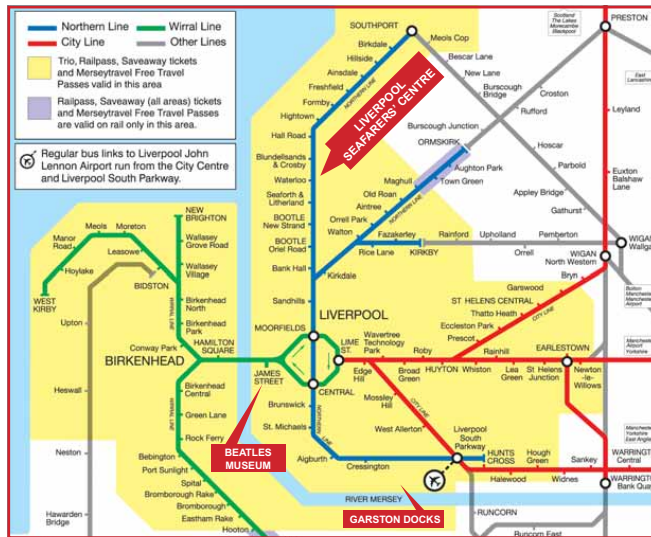

LIVERPOOL SEAFARERS' CENTRE

Opening Hours: Every Day 08:00 - 23:00

Chapel • Library • Bar • Tea & Coffee • Shop
Games Area (Pool • Table Tennis)
Telephones • Internet Café

REDUCED RATE TELEPHONE CARDS

Telephone and SIM cards for most networks and top-ups are available for purchase at the Liverpool Seafarers' Centre and from Ship Welfare Visitors representing the centre. Seafarers are strongly advised to purchase telephone and SIM cards only from official centre representatives.

LiverpoolIMO@mcga.gov.uk 020 3908 5110

PORT TRANSPORT

Free mini-bus pick-ups to/from the Seafarers' Centre 0300 800 8080
Please phone the centre to book transport 07957 191 642

PUBLIC TRANSPORT

Rail: National Rail Enquiries 0345 748 4950
www.nationalrail.co.uk
Bus: Local Bus Information 0151 330 1000
www.merseytravel.gov.uk
Coach: National Express 0871 781 8181
www.nationalexpress.com
Air: Liverpool John Lennon Airport 0871 521 8484
www.liverpoolairport.com

TAXIS

One Call Taxis 0151 928 3535
Delta Cabs 0151 924 7373

PLACES OF WORSHIP

Christ Church (CofE), Alexandra Road 0151 920 7791
St Peter & Paul Church (RC), Liverpool Road 0151 928 3456

For details of places of worship for other faiths or denominations, please ask a Ship Welfare Visitor or at the Seafarers' Centre.

POST OFFICE, BANKS & MONEY TRANSFER

A money and postal service is available at the Liverpool Seafarers' Centre.

Post Offices, Money Exchange & Transfer and branches of various banks can be found throughout the city centre.