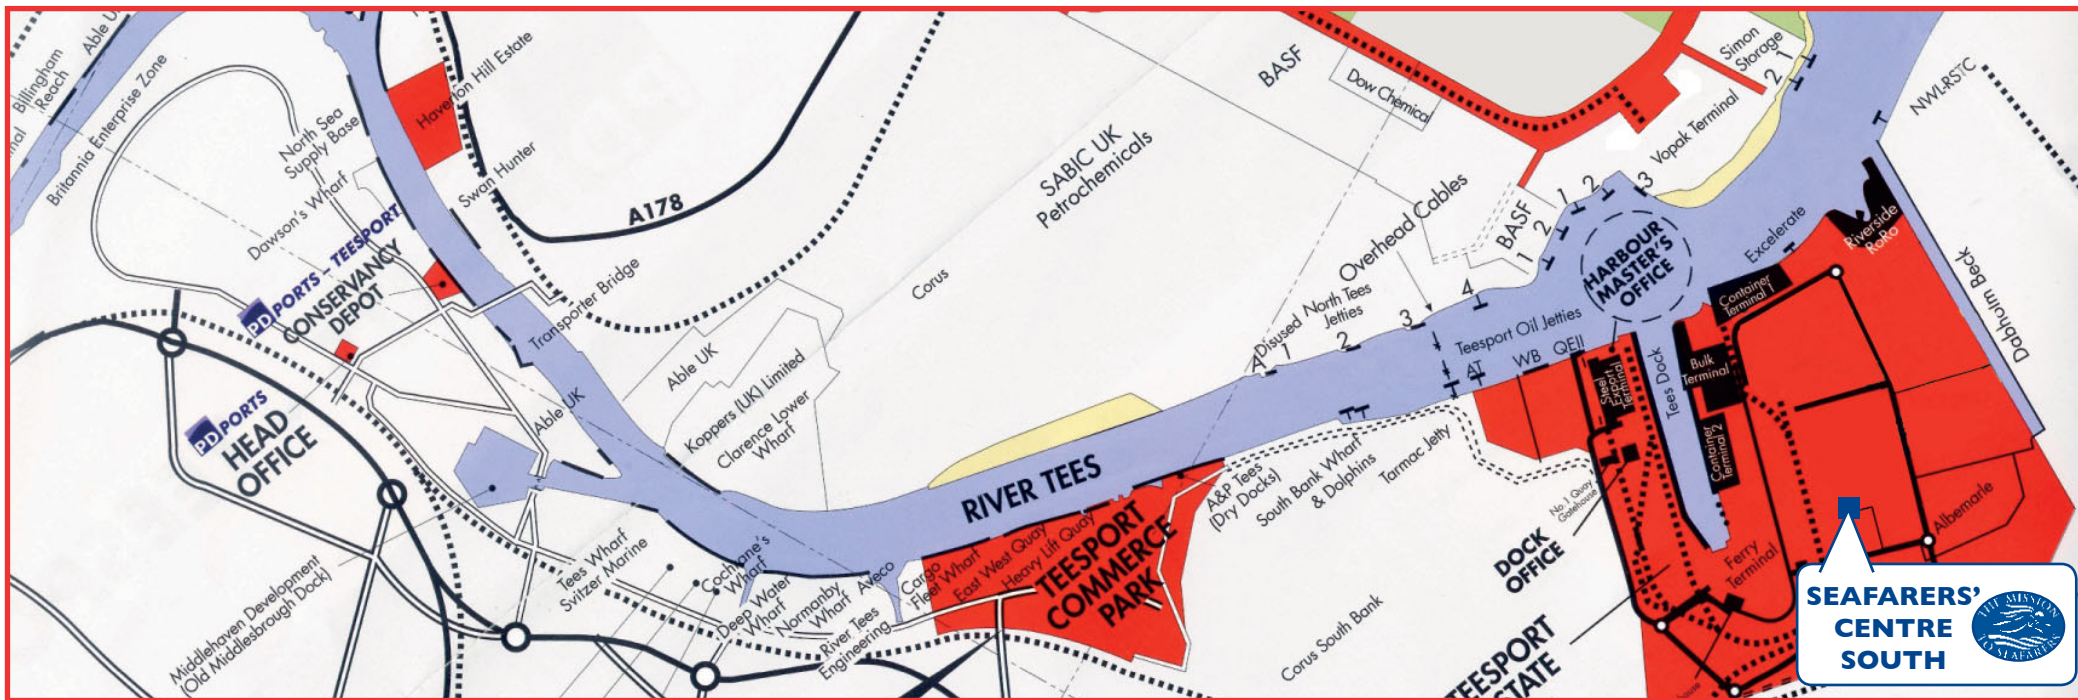

TAXIS

Tees Cab	01642 211 211
Marton Taxis	01642 591 000

Key to Symbols

SEAFARERS' CENTRE SOUTH