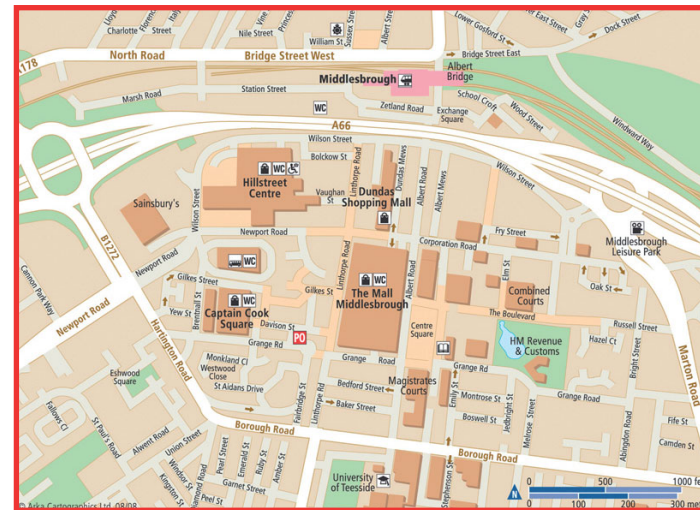

TAXIS

Tees Cab	01642 211 211
Marton Taxis	01642 591 000

Key to Symbols

SEAFARERS' CENTRE SOUTH