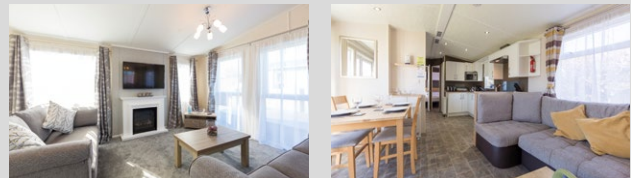

HOLIDAY RESORT UNITY ACCOMMODATION

Holiday Resort Unity offers you a great choice of accommodation all equipped with Double Glazing & Central Heating so you can be sure that whatever grade of accommodation you choose it comes with all the comforts you would have at home. We have Classic, Popular or Platinum Caravans available for the weekend plus some Luxury Lodges which are just that little bit extra special. All accommodation at Holiday Resort Unity is inclusive of bed linen.