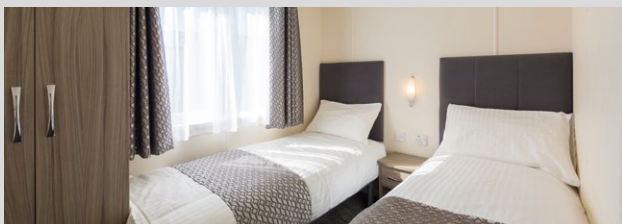

HOLIDAY RESORT UNITY ACCOMMODATION

Holiday Resort Unity offers you a great choice of accommodation all equipped with Double Glazing & Central Heating so you can be sure that whatever grade of accommodation you choose it comes with all the comforts you would have at home. We have Classic, Popular or Platinum Caravans available for the weekend plus some Luxury Lodges which are just that little bit extra special. All accommodation at Holiday Resort Unity is inclusive of bed linen.