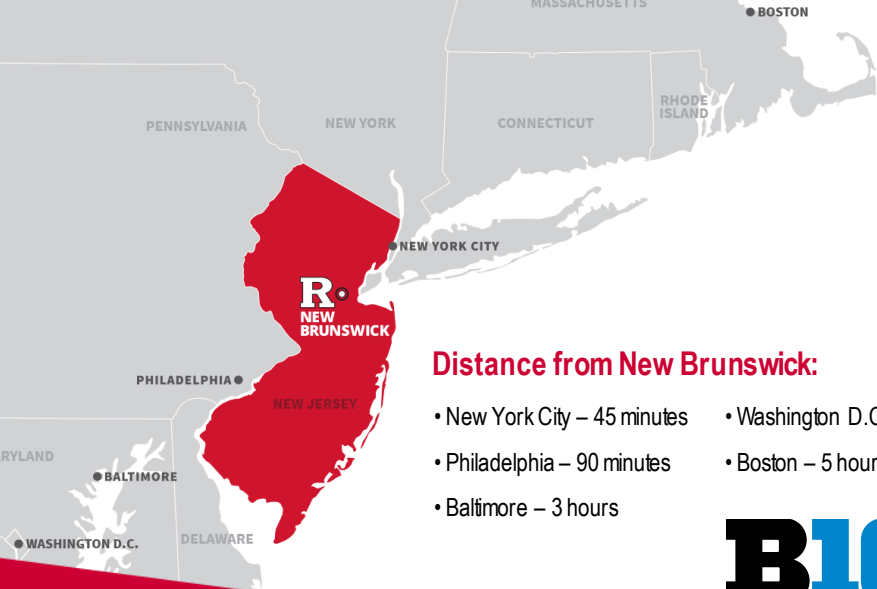

LOS ANGELES ●

NEW YORK CITY

WASHINGTON DC ●

BERLIN ●

LONDON ●

PARIS ●

MADRID ●

FLORENCE ●

PRAGUE ●

TEL AVIV ●

ACCRA ●

ABU DHABI

SHANGHAI

BUENOS AIRES ●

SYDNEY ●

SUCCESSFUL EVERYWHERE

nyuad.nyu.edu

Distance from New Brunswick:

- New York City – 45 minutes
- Philadelphia – 90 minutes
- Baltimore – 3 hours
- Washington D.C. – 4 hours
- Boston – 5 hours

BIG

Expenses

Tuition & Fees: \$33,005/year