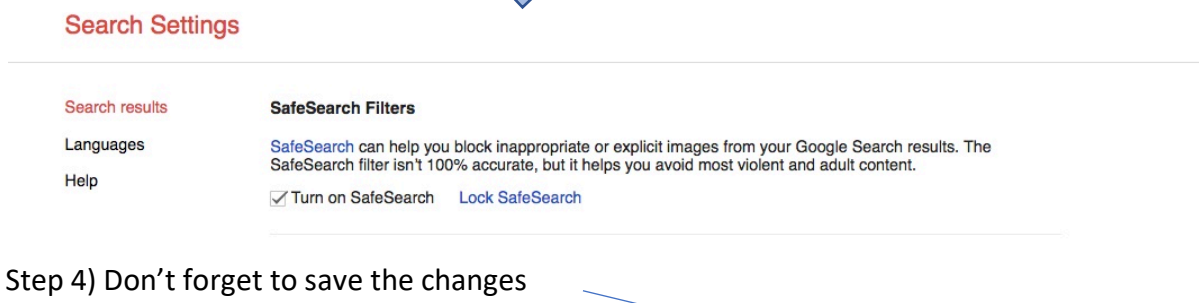

Just a quick bit of advice on safer searching on Google. You can filter explicit search results on Google, like pornography, using the Safe Search setting. Safe Search isn't 100% accurate, but it helps you avoid explicit content. You can use Safe Search as a parental control to help protect children from inappropriate search results on your phone, tablet, or computer.

Step 1) Go to the Google search bar and put anything into it. Click on settings and this drop down menu will appear.

Step 2) Click on Search settings

Step 3) Click turn on Safe Search

Step 4) Don't forget to save the changes