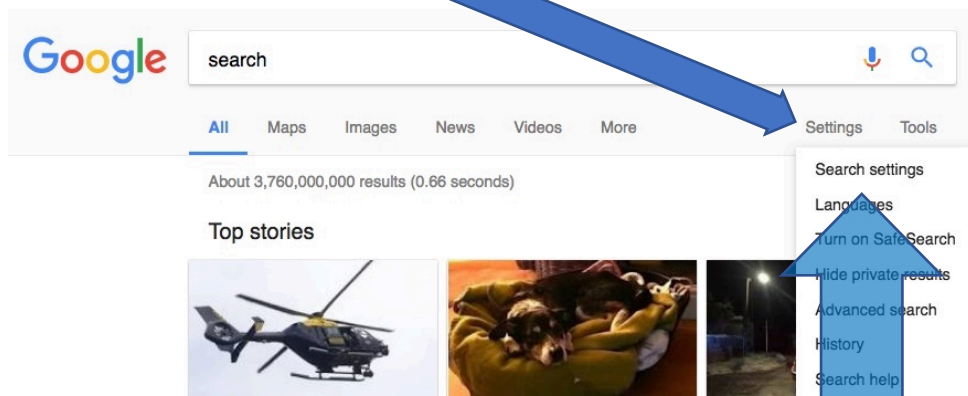

Just a quick bit of advice on safer searching on Google. You can filter explicit search results on Google, like pornography, using the Safe Search setting. Safe Search isn't 100% accurate, but it helps you avoid explicit content. You can use Safe Search as a parental control to help protect children from inappropriate search results on your phone, tablet, or computer.

Step 1) Go to the Google search bar and put anything into it. Click on settings and this drop down menu will appear.

Step 2) Click on Search settings

Step 3) Click turn on Safe Search

Step 4) Don't forget to save the changes