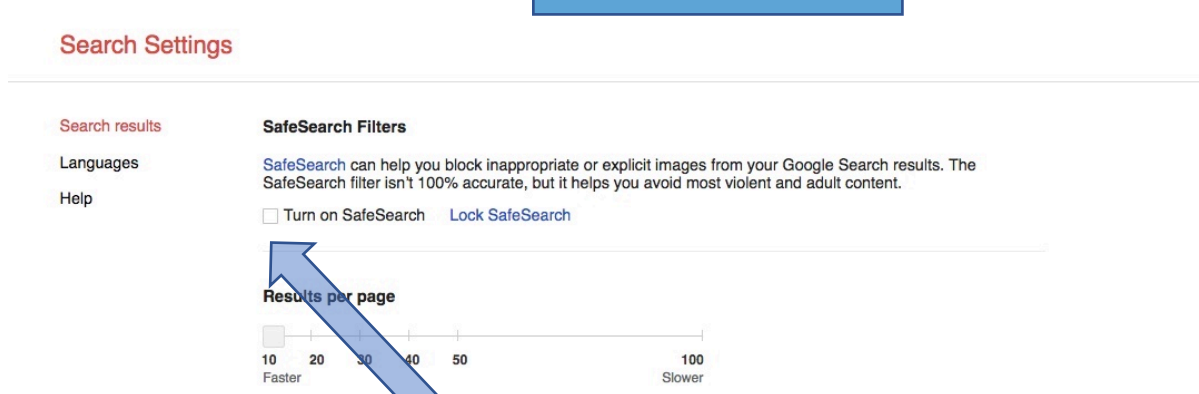

Just a quick bit of advice on safer searching on Google. You can filter explicit search results on Google, like pornography, using the Safe Search setting. Safe Search isn't 100% accurate, but it helps you avoid explicit content. You can use Safe Search as a parental control to help protect children from inappropriate search results on your phone, tablet, or computer.

Step 1) Go to the Google search bar and put anything into it. Click on settings and this drop down menu will appear.

Step 2) Click on Search settings

Step 3) Click turn on Safe Search

Step 4) Don't forget to save the changes