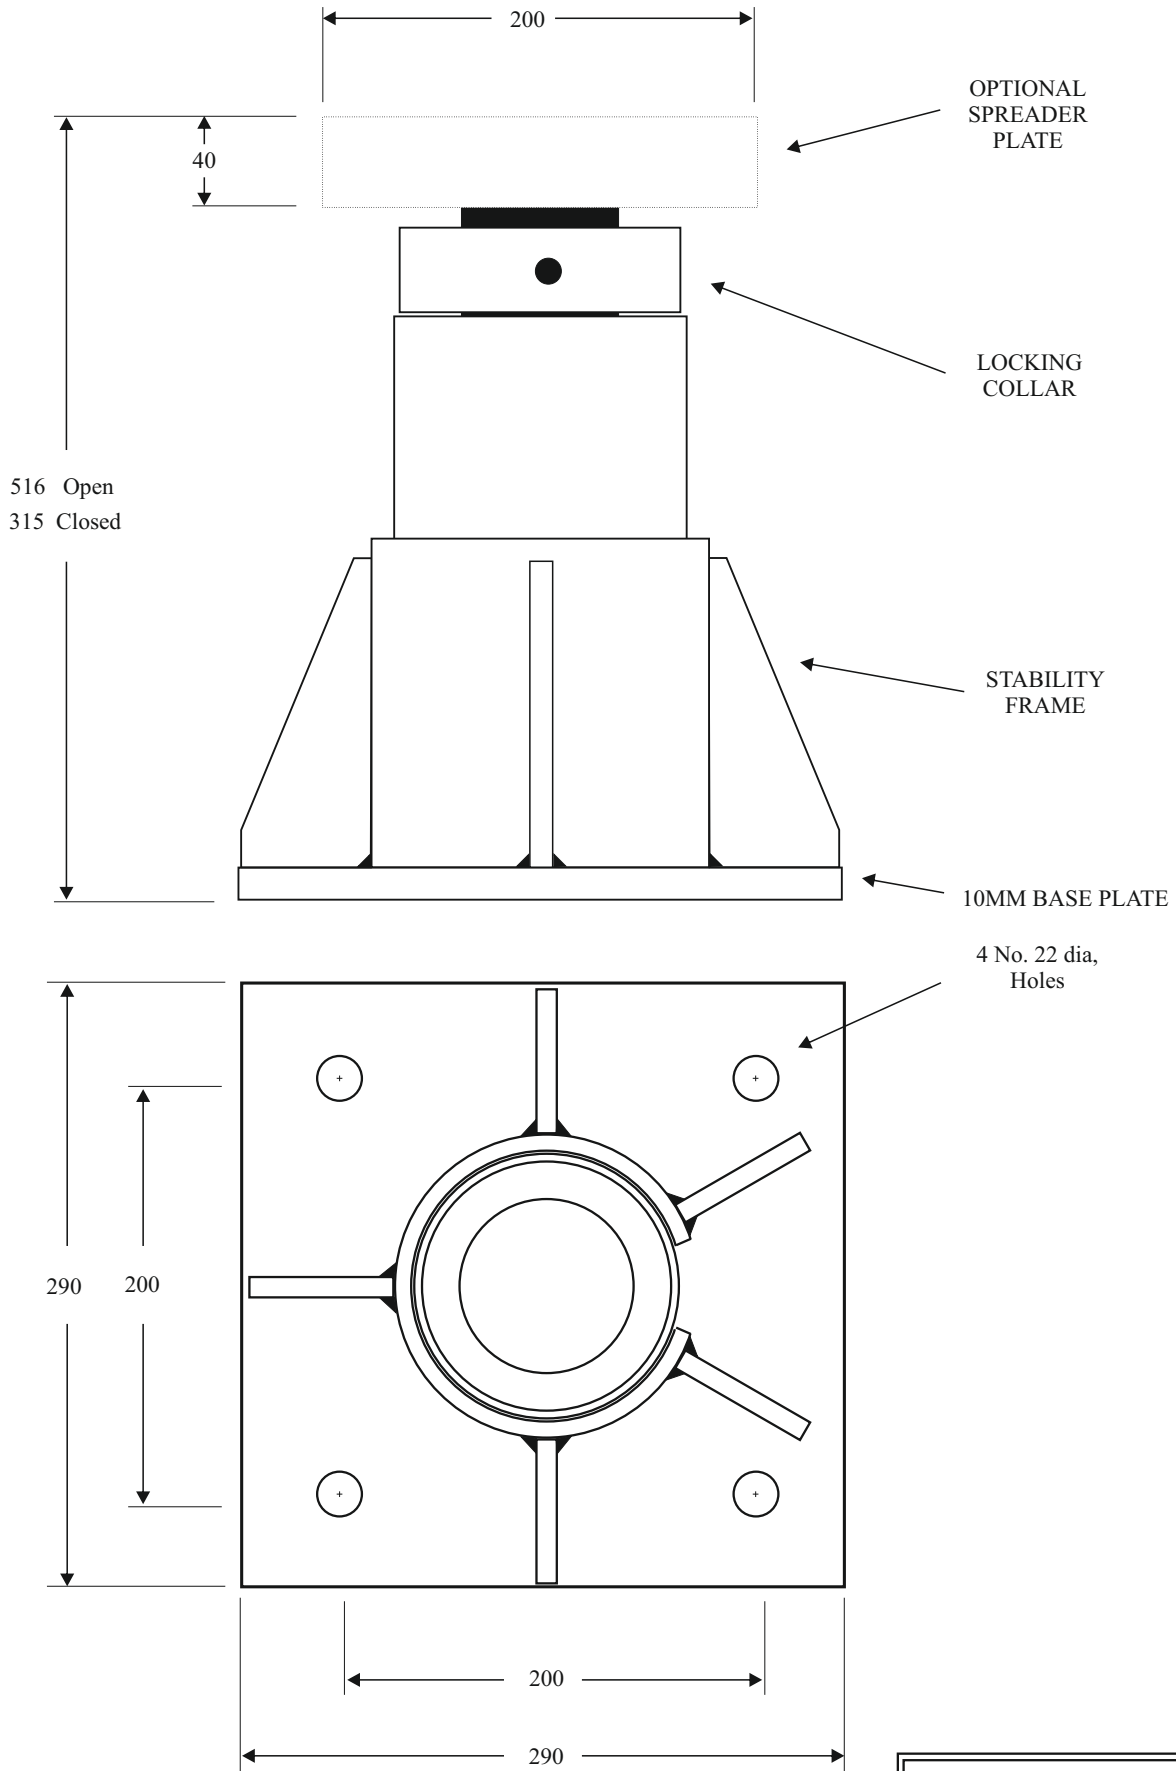

LN50-200 Long-Stroke Hydra-Jack

Maximum Capacity:	500 Kns
Maximum Stroke:	200 mm
Maximum Pressure:	700 Bar
Fluid Requirement:	1.44 Lts
Jack Weight :	36.3 Kgs

HYDRA - CAPSULE	
HEAVY DUTY JACKING SYSTEMS	
DESCRIPTION:	LN50-200 Hydra-Jack
DRAWING No.	CorelDrawLN50-200.cdr