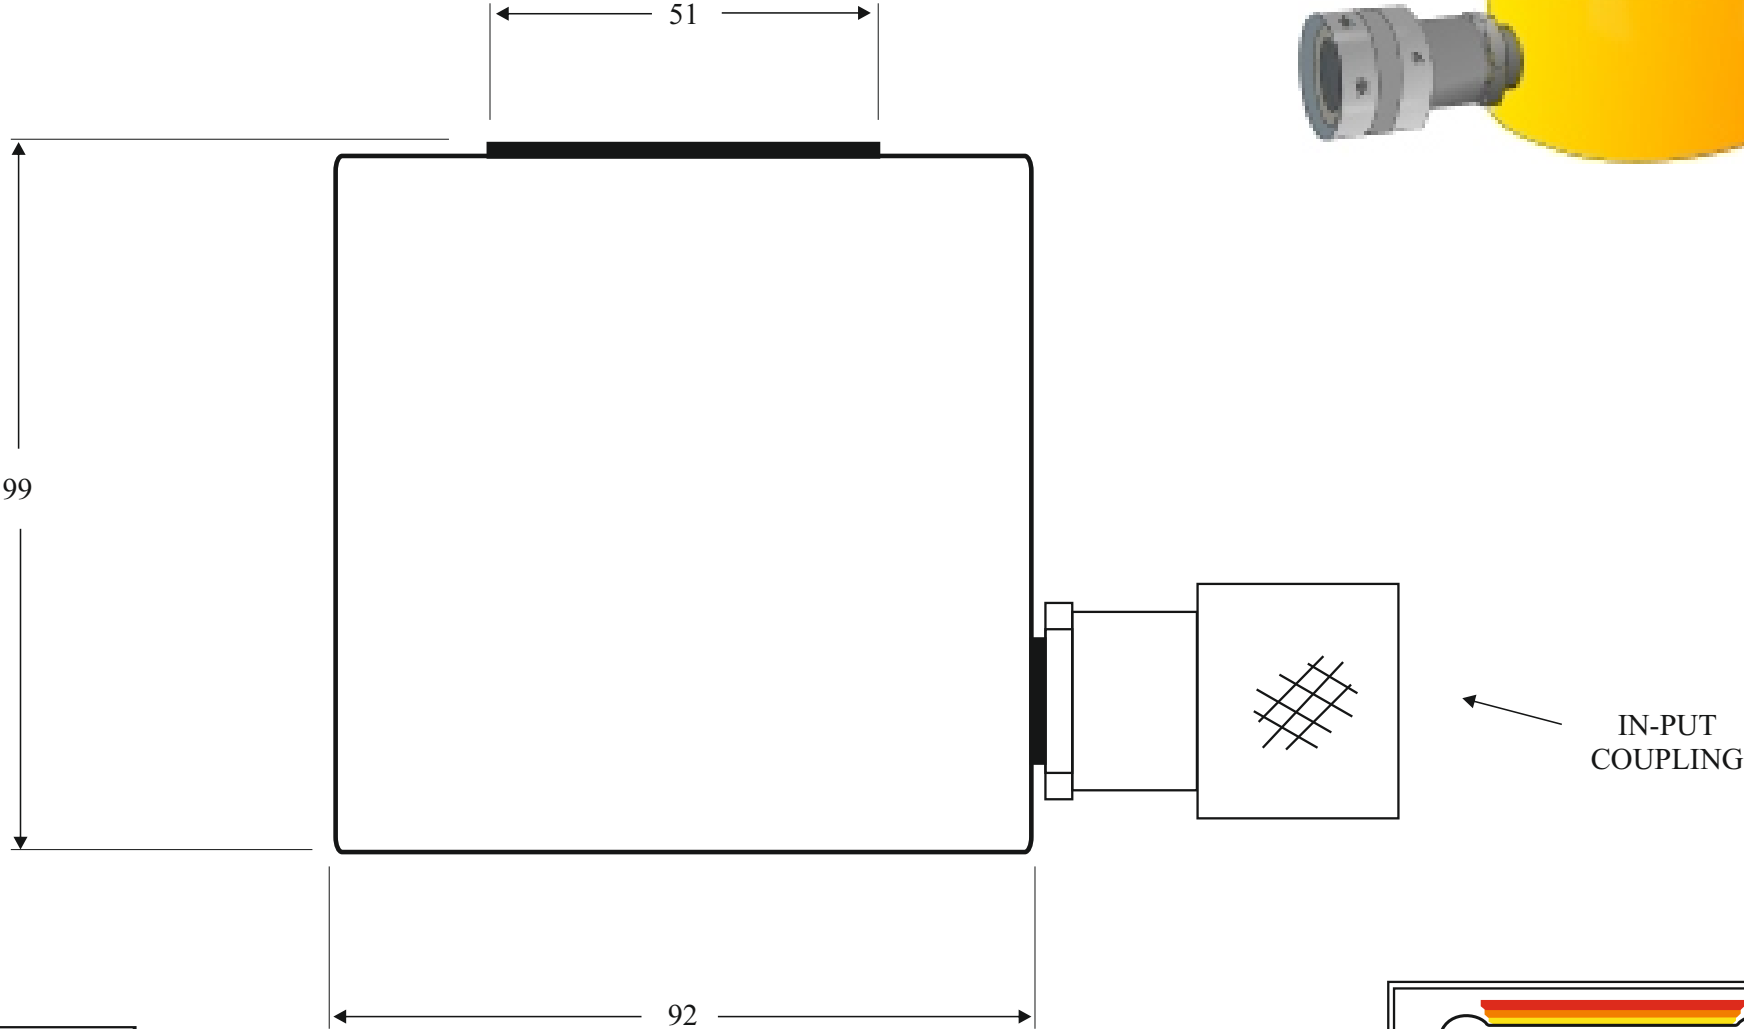

# LP20-44 Hydra Low Profile Jack

Maximum Capacity:	200 Kns
Maximum Stroke:	44 mm
Maximum Pressure:	700 Bar
Fluid Requirement:	0.28 Lts
Jack Weight :	5.1 Kgs

<b>HYDRA - CAPSULE</b>	
<b>HEAVY DUTY JACKING SYSTEMS</b>	
DESCRIPTION:	LP20-44 Hydra-Jack
DRAWING No.	CorelDraw-LP20-44.cdr