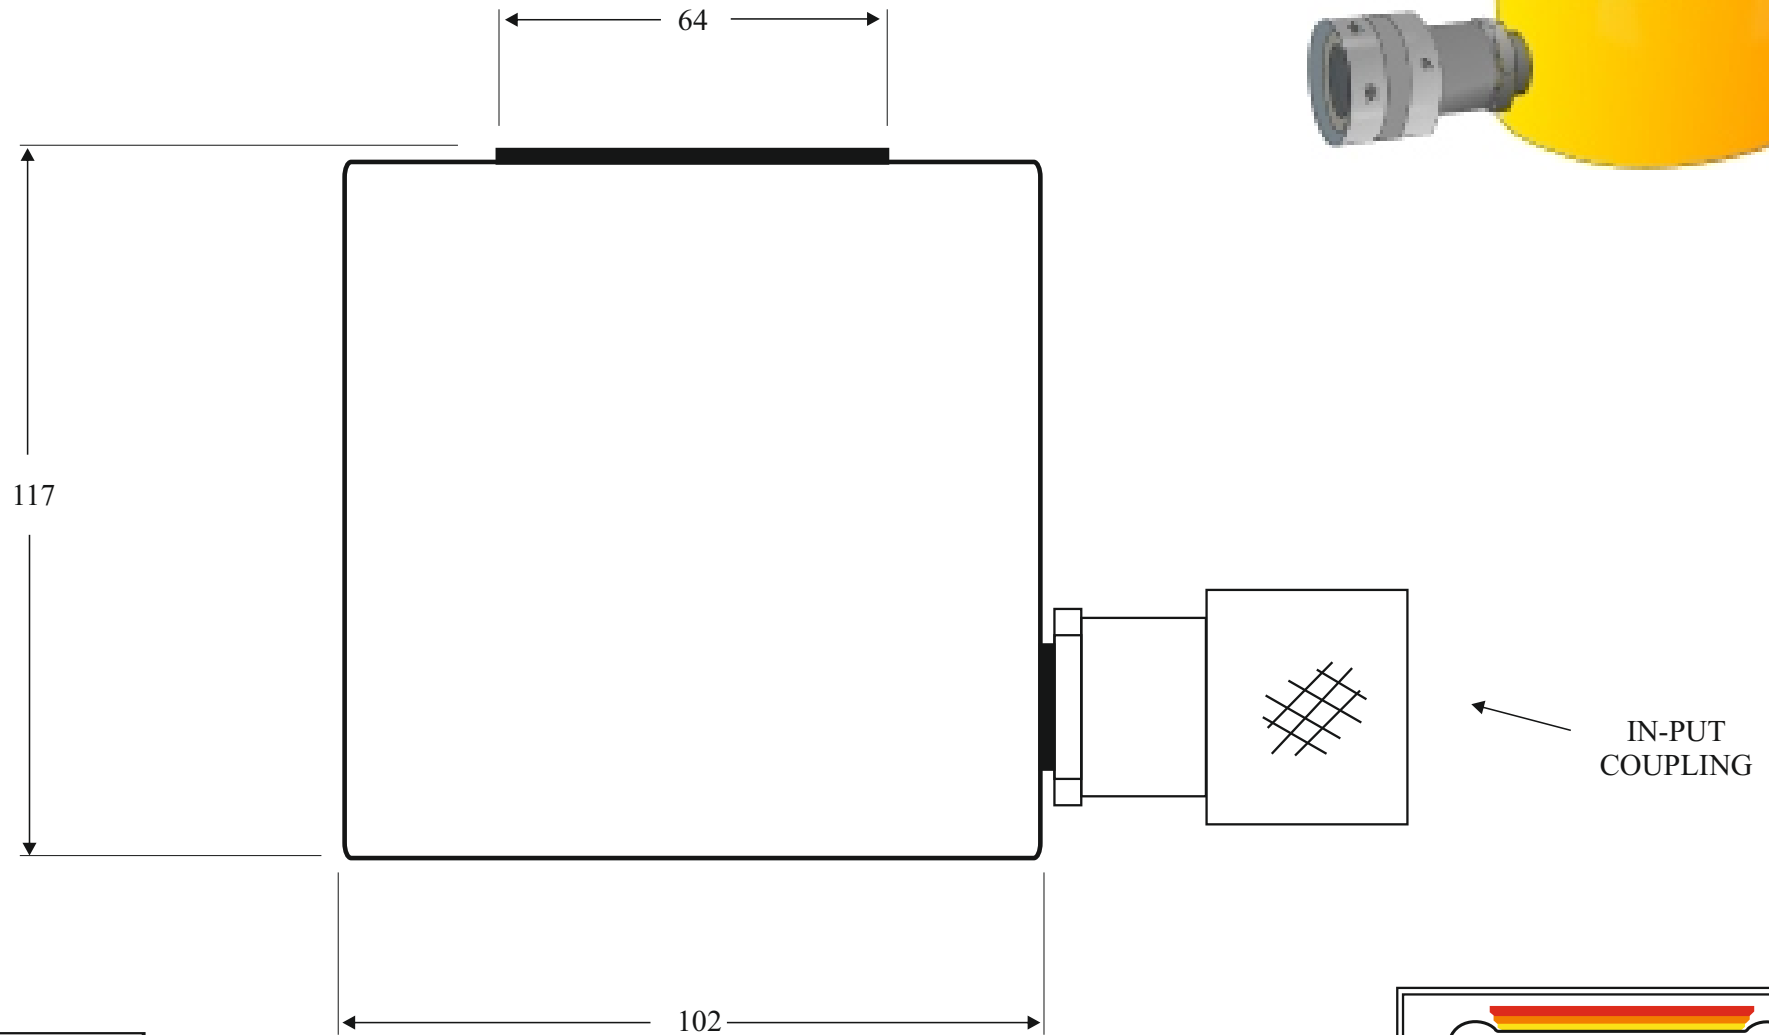

LP30-62 Hydra Low Profile Jack

Maximum Capacity:	300 Kns
Maximum Stroke:	62 mm
Maximum Pressure:	700 Bar
Fluid Requirement:	0.33 Lts
Jack Weight :	6.8 Kgs

HYDRA - CAPSULE	
HEAVY DUTY JACKING SYSTEMS	
DESCRIPTION:	LP30-64 Hydra-Jack
DRAWING No.	CorelDraw-LP30-64.cdr