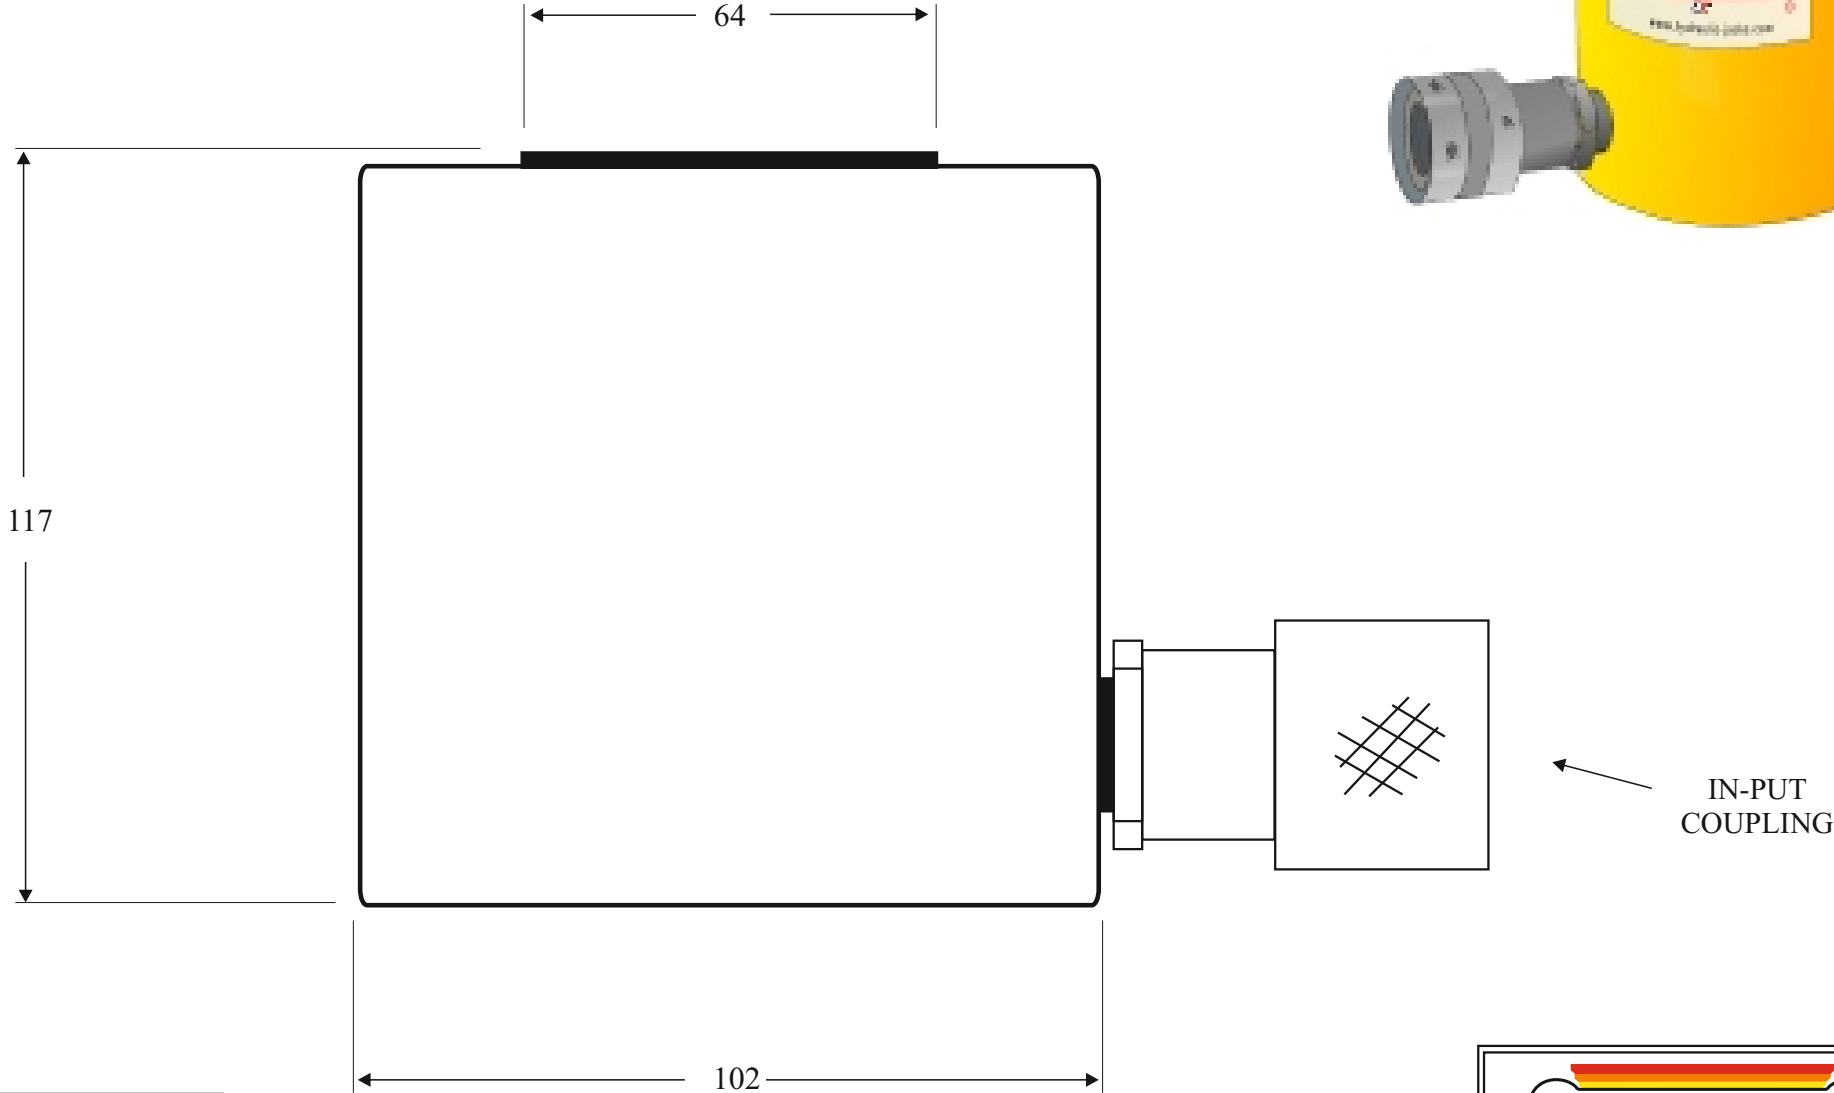

# LP45-60 Hydra Low Profile Jack

Maximum Capacity:	450 Kns
Maximum Stroke:	60 mm
Maximum Pressure:	700 Bar
Fluid Requirement:	0.42 Lts
Jack Weight :	9.9 Kgs

<b>HYDRA - CAPSULE</b>	
<b>HEAVY DUTY JACKING SYSTEMS</b>	
DESCRIPTION:	LP45-60 Hydra-Jack
DRAWING No.	CorelDraw-LP45-60.cdr