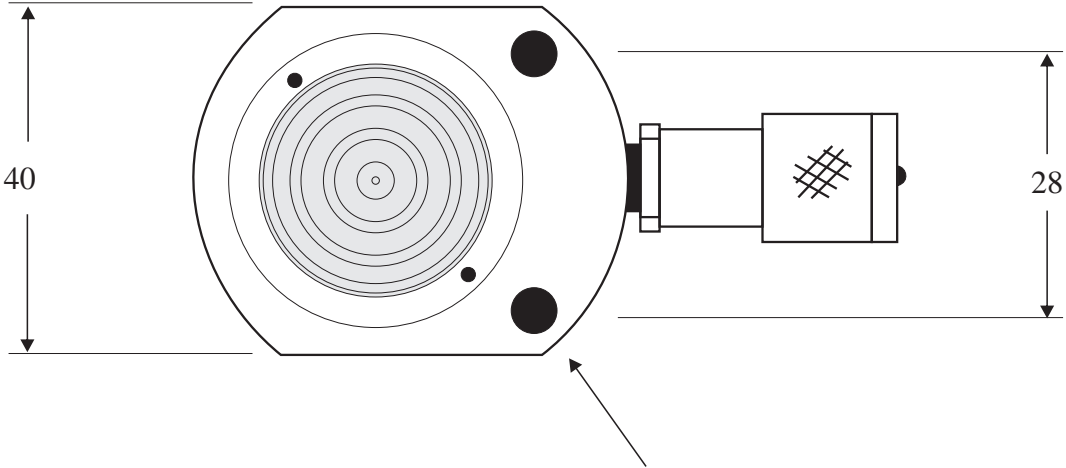

PJ05-16 Pad Jacks

Maximum Capacity:	50 Kns
Maximum Stroke:	16 mm
Maximum Pressure:	700 Bar
Fluid Requirement:	0.01 Lts
Jack Weight :	1.3 Kgs

HYDRA - CAPSULE	
HEAVY DUTY JACKING SYSTEMS	
DESCRIPTION:	PJ05-16 Pad Jacks
DRAWING No.	CorelDraw-PJ05-16.cdr