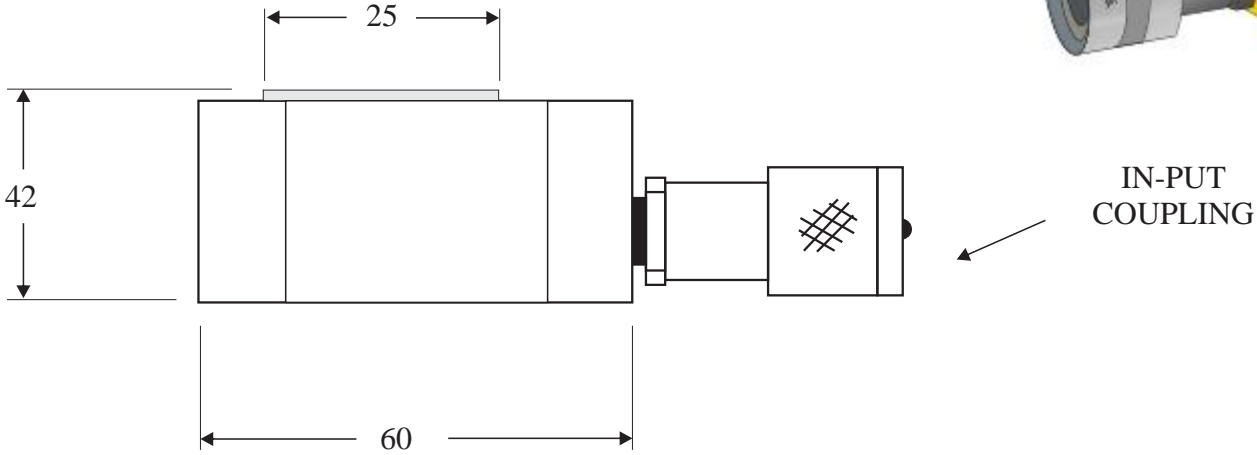

PJ05-16 Pad Jacks

Maximum Capacity:	50 Kns
Maximum Stroke:	16 mm
Maximum Pressure:	700 Bar
Fluid Requirement:	0.01 Lts
Jack Weight :	1.3 Kgs

HYDRA - CAPSULE	
HEAVY DUTY JACKING SYSTEMS	
DESCRIPTION:	PJ05-16 Pad Jacks
DRAWING No.	CorelDraw-PJ05-16.cdr