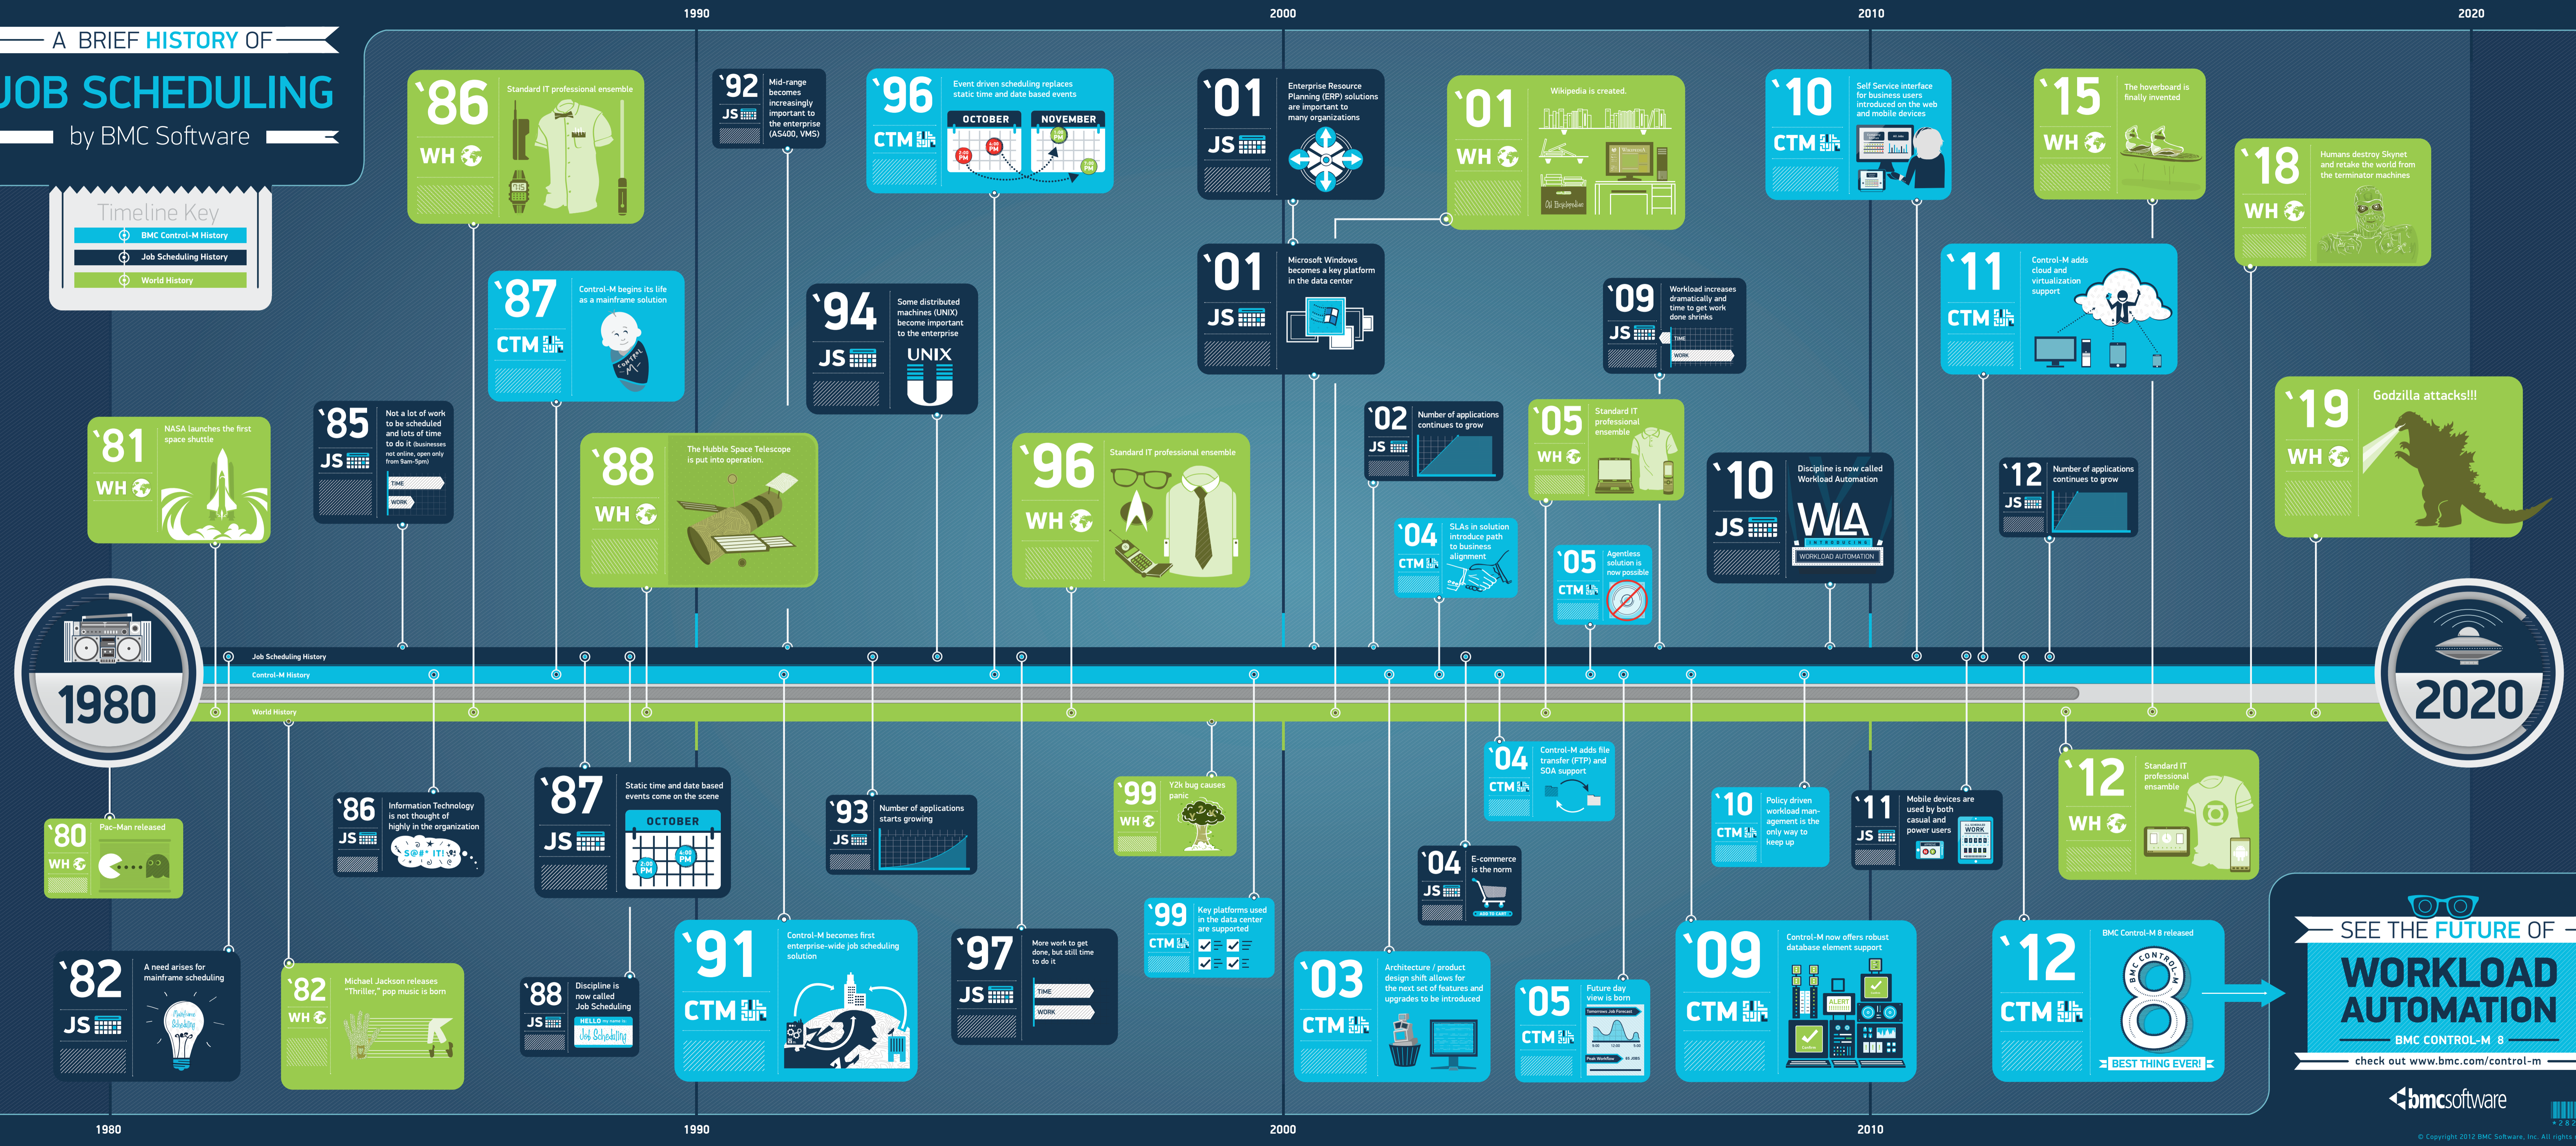

# A BRIEF HISTORY OF JOB SCHEDULING

by BMC Software

**Timeline Key**

- ⊕ BMC Control-M History
- ⊕ Job Scheduling History
- ⊕ World History

SEE THE FUTURE OF  
**WORKLOAD  
AUTOMATION**  
BMC CONTROL-M 8  
check out [www.bmc.com/control-m](http://www.bmc.com/control-m)