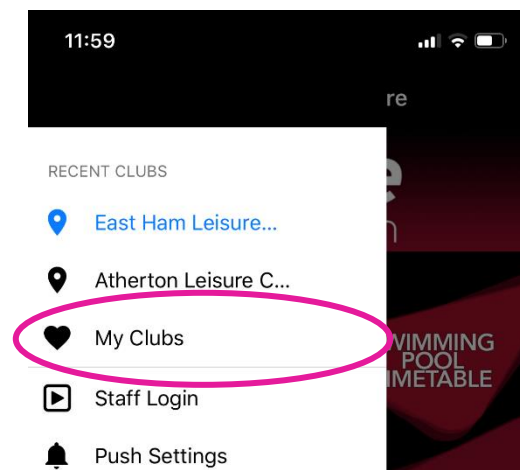

# Choosing another site on the activeNewham App

1. Click the menu bar

2. If Atherton is already listed in the menu, press the site to view the page

3. If it is not, press the My Clubs icon

4. Add a new site, by pressing the plus icon

5. Select Atherton Leisure Centre

6. You will then be able to book the Gym.