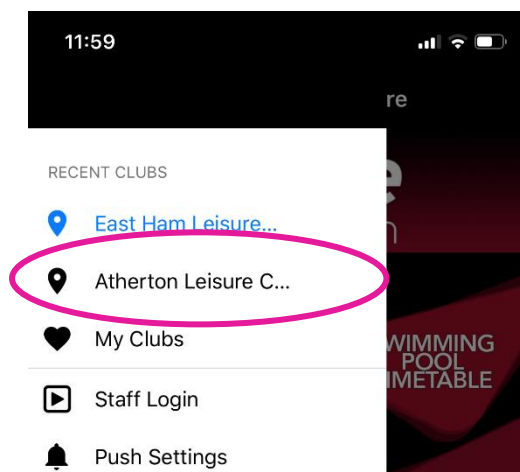

# Choosing another site on the activeNewham App

1. Click the menu bar

2. If Atherton is already listed in the menu, press the site to view the page

3. If it is not, press the My Clubs icon

4. Add a new site, by pressing the plus icon

5. Select Atherton Leisure Centre

6. You will then be able to book the Gym.