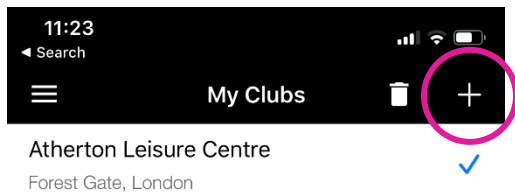

# Choosing another site on the activeNewham App

1. Click the menu bar

2. If Atherton is already listed in the menu, press the site to view the page

3. If it is not, press the My Clubs icon

4. Add a new site, by pressing the plus icon

5. Select Atherton Leisure Centre

6. You will then be able to book the Gym.