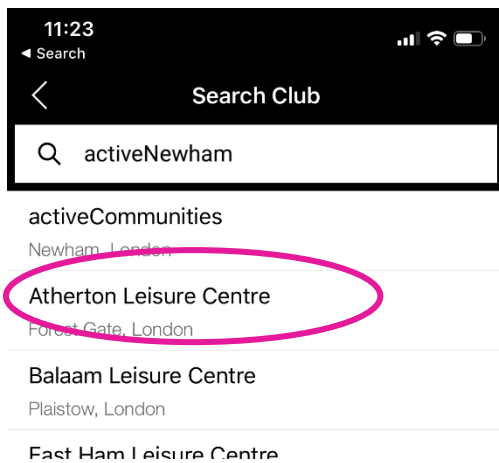

# Choosing another site on the activeNewham App

1. Click the menu bar

2. If Atherton is already listed in the menu, press the site to view the page

3. If it is not, press the My Clubs icon

4. Add a new site, by pressing the plus icon

5. Select Atherton Leisure Centre

6. You will then be able to book the Gym.