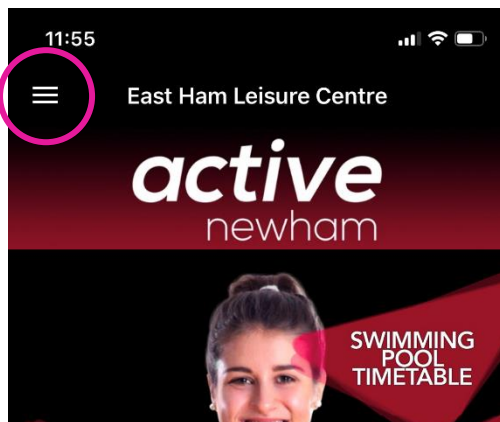

# Choosing another site on the activeNewham App

1. Click the menu bar

2. If Atherton is already listed in the menu, press the site to view the page

3. If it is not, press the My Clubs icon

4. Add a new site, by pressing the plus icon