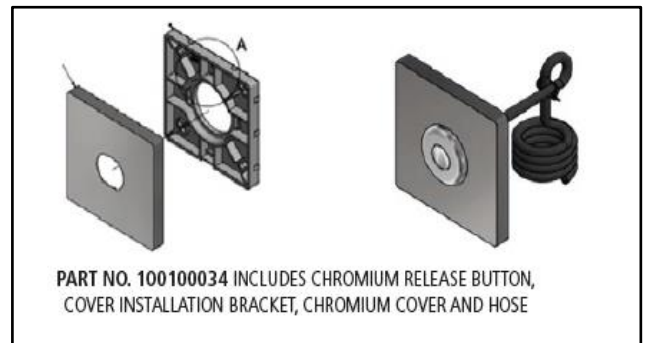

New Cover option for chromium

After a number of requests from customers, JETS™ are now offering a new and larger cover option for their well-known chromium release button.

The new bracket/cover will mask a larger installation hole than the release button can on its own. The bracket has been designed for use with standard wall boxes and electrical installation, resulting in greater installation flexibility.