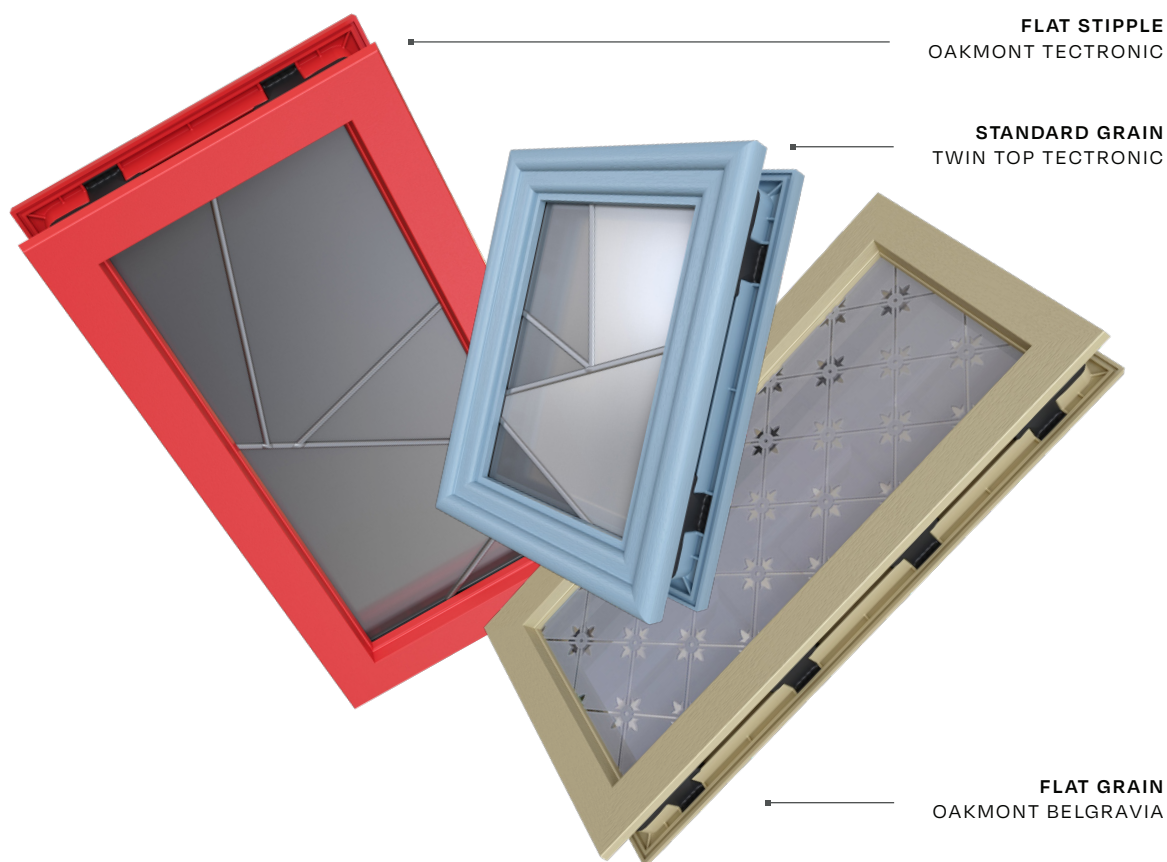

White

COMING SOON

Slate Grey

Agate Grey

Please Note.

Cassette colours shown in this brochure should be used for guidance only. We have made every effort to match the colour and stain you see in the brochure so it's as close as possible to our paint when applied to the cassette. Due to the nature of the product it is applied to, there is sometimes a difference between them which we cannot avoid. The colour, intensity and sheen level may differ from the paper print version and we do not accept any liability for this for whatever reason. To ensure that you are getting the right colour on your cassette, ask for your DOORCO colour swatch today.

FREEDOM OF CHOICE

ANY STYLE. ANY FINISH. ANY COLOUR.

Our doors are a canvas that is versatile and comes in all shapes and sizes. FLiP offers the freedom to choose the design, finish and colour to suit any style of house and make a unique statement. FLiP is available in three design options to include clean modern profiles through to traditional bevels.