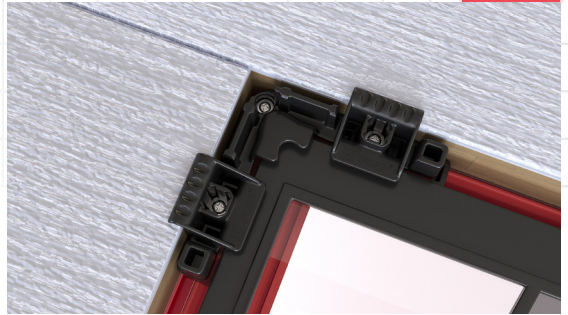

Pre-fixed corners and connectors for quicker and easier glazing. Glaze a door with FLiP in half the time of a competitor system.

NEW

Innovative new corner and connector design provides additional security by clamping both directly to the door slab and to the glass unit internally and externally.