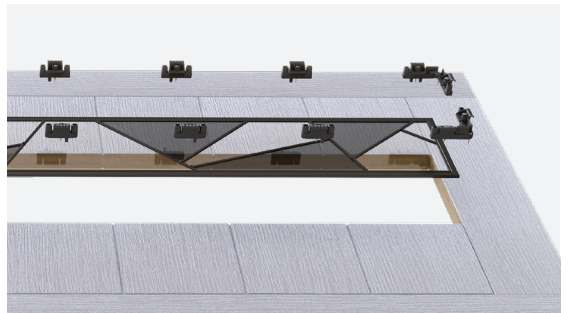

Fully re-glazeable system. Simply remove cassette and unscrew to start from scratch.