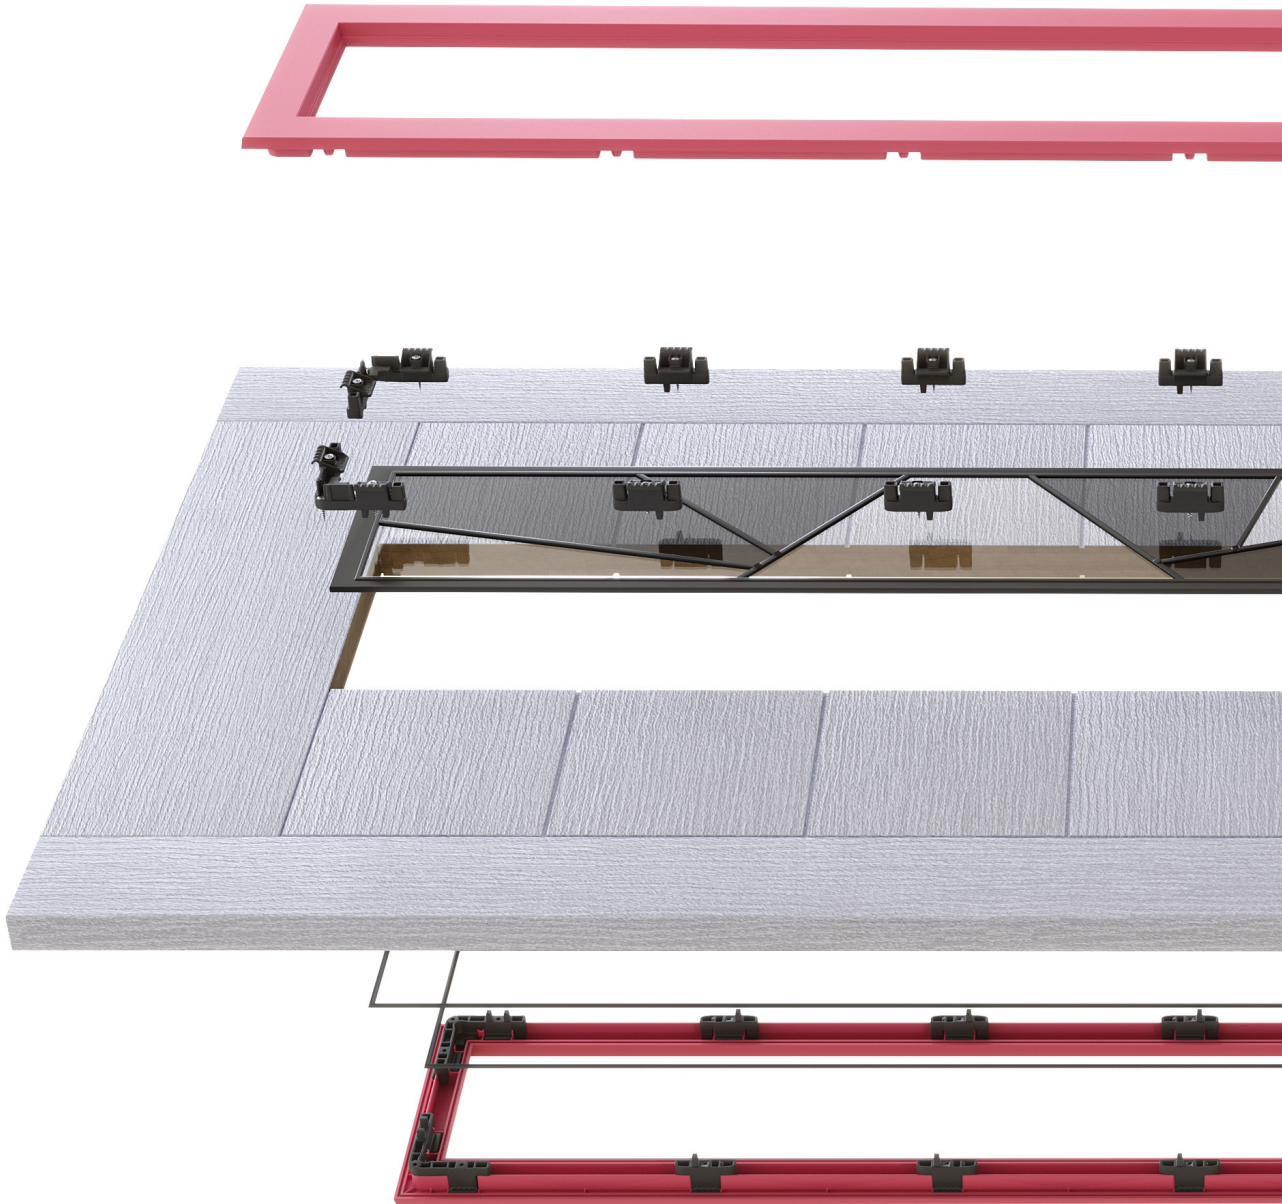

QUICKER, EASIER, SAFER.
GIVING YOU EVEN MORE REASONS TO FLIP.