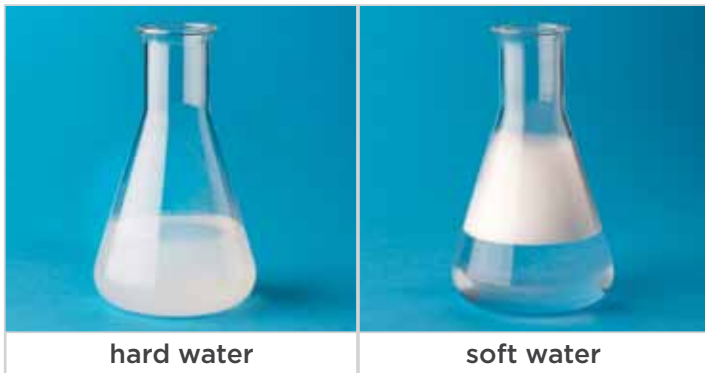

When you add soap to hard water it won't lather properly and leaves nasty scum. A SuperSoft water softener will bring back the bubbles, giving you truly cleansed and beautifully soft skin.

Towels washed in hard water quickly become scratchy and faded. Keep them fluffy and bright when washed with SuperSoft water.

Spend less time cleaning

Live your life free from limescale - giving you more time to enjoy your sparkling, SuperSoft home.

Get the kettle on

Fill up your gleaming, scale-free kettle. Enjoy tea the way it's supposed to be, pure, clear and full of flavour.