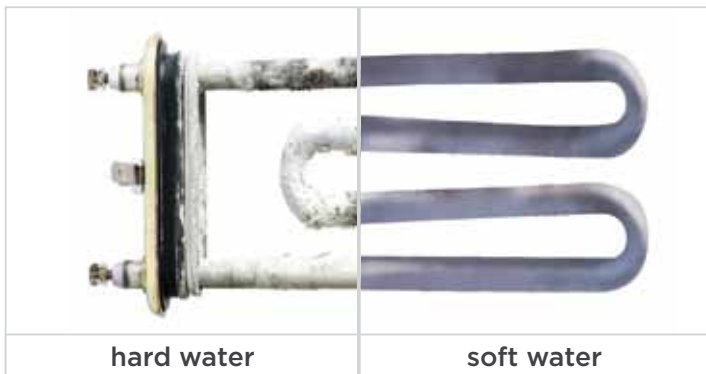

Save on the weekly shop

Save on cleaning products, hair care products and replacing broken appliances. With SuperSoft you'll need up to 75% less soap and detergent, saving you time and money.

“Official government figures confirm that just 2mm of scale on appliances such as washing machines reduces efficiency by up to 12%.”