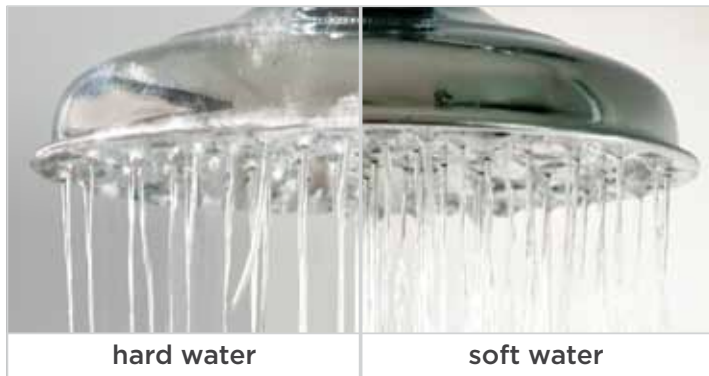

When you add soap to hard water it won't lather properly and leaves nasty scum. A SuperSoft water softener will bring back the bubbles, giving you truly cleansed and beautifully soft skin.

Towels washed in hard water quickly become scratchy and faded. Keep them fluffy and bright when washed with SuperSoft water.

Spend less time cleaning

Live your life free from limescale - giving you more time to enjoy your sparkling, SuperSoft home.

Get the kettle on

Fill up your gleaming, scale-free kettle. Enjoy tea the way it's supposed to be, pure, clear and full of flavour.

No sooner have you cleaned away those limescale deposits - they're back. Keep shower heads, taps and sinks cleaner for longer, without all the effort.

Ever wondered why your tea is covered with a filmy layer? This nasty surface is caused by hard water. Changing to soft water means clear, pure, tasty tea (minus the scum).