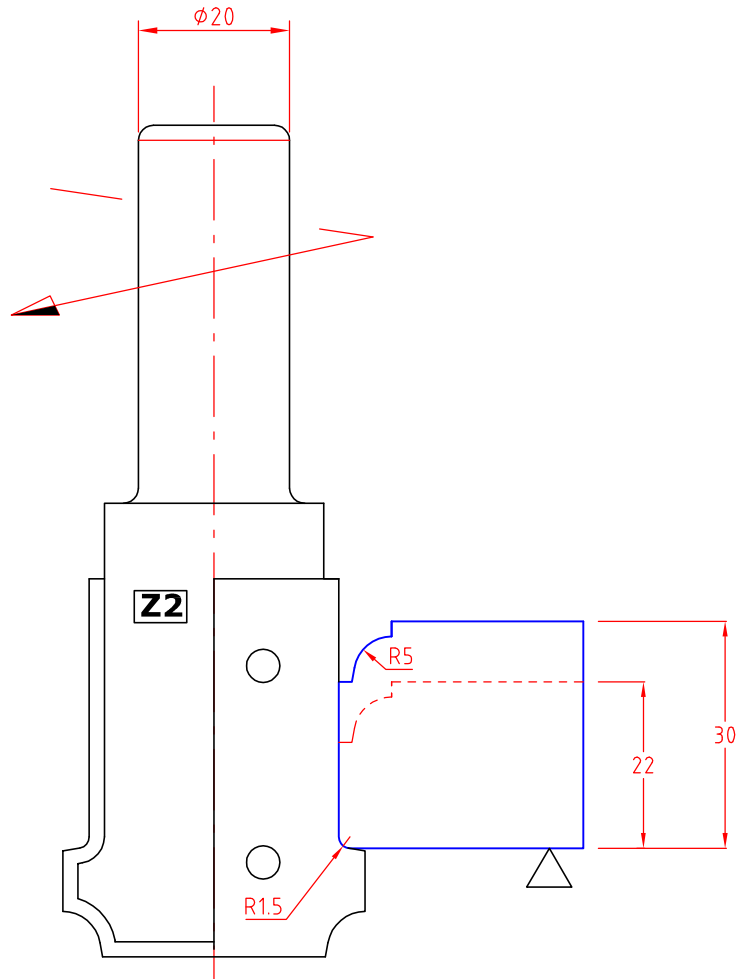

OUTSIDE EDGE PROFILING TOOL