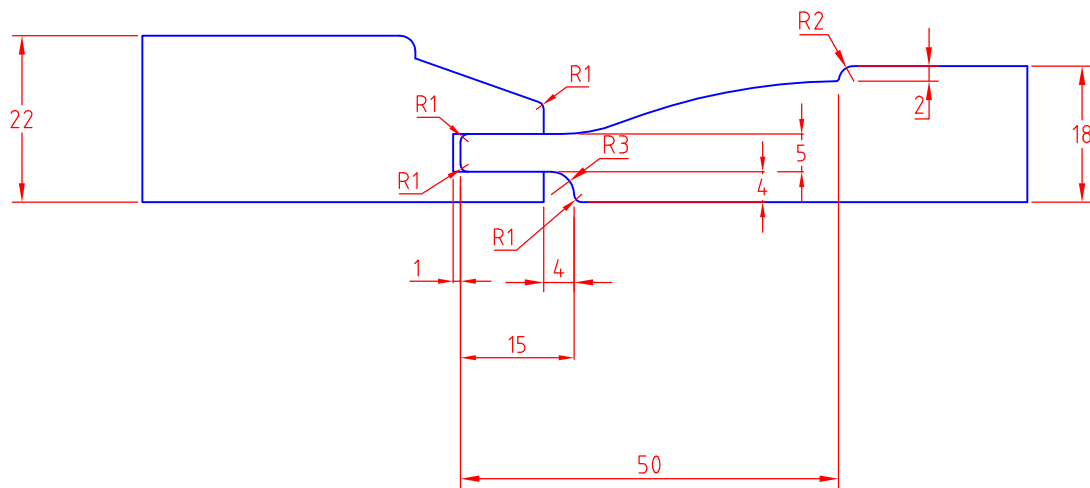

DOOR PROFILE AND SCRIBE COMPLETE WITH RAISED PANEL

CP TOOLING & MACHINERY LTD.
01748-897170
info@cptooling.co.uk
www.cptooling.co.uk

TIMBER SIZING AND DOOR PROFILING TOOLS

CP TOOLING & MACHINERY LTD.
01748-897170
info@cptooling.co.uk
www.cptooling.co.uk