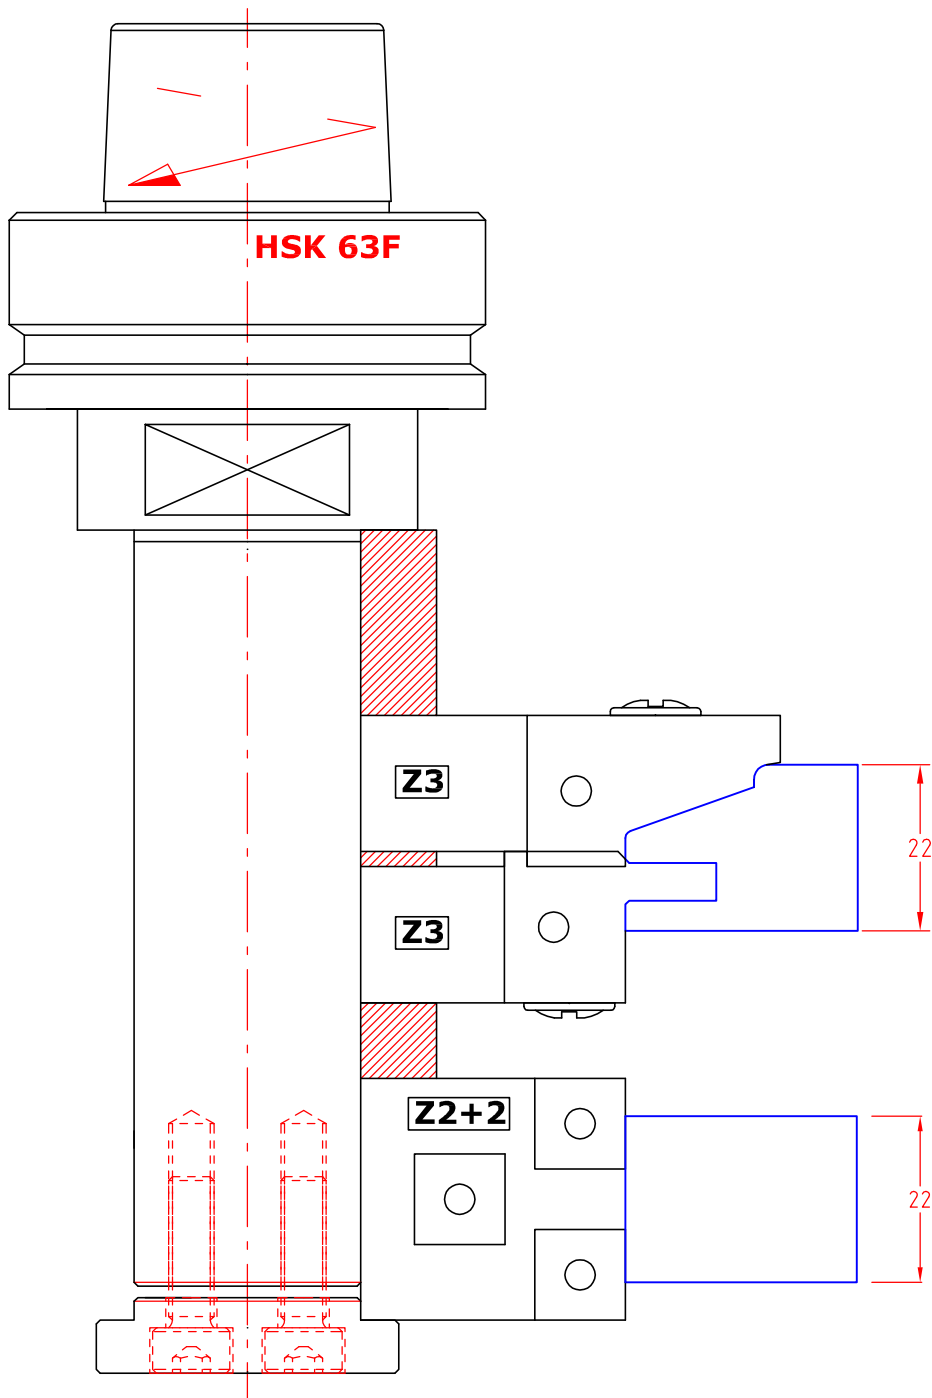

DOOR PROFILE AND SCRIBE COMPLETE WITH RAISED PANEL

CP TOOLING & MACHINERY LTD.
01748-897170
info@cptooling.co.uk
www.cptooling.co.uk

TIMBER SIZING AND DOOR PROFILING TOOLS

CP TOOLING & MACHINERY LTD.
01748-897170
info@cptooling.co.uk
www.cptooling.co.uk

LEFT HAND AND RIGHT HAND DOOR SCRIBING TOOLS

CP TOOLING & MACHINERY LTD.
01748-897170
info@cptooling.co.uk
www.cptooling.co.uk

PANEL RISING TOOLS

CP TOOLING & MACHINERY LTD.
01748-897170
info@cptooling.co.uk
www.cptooling.co.uk