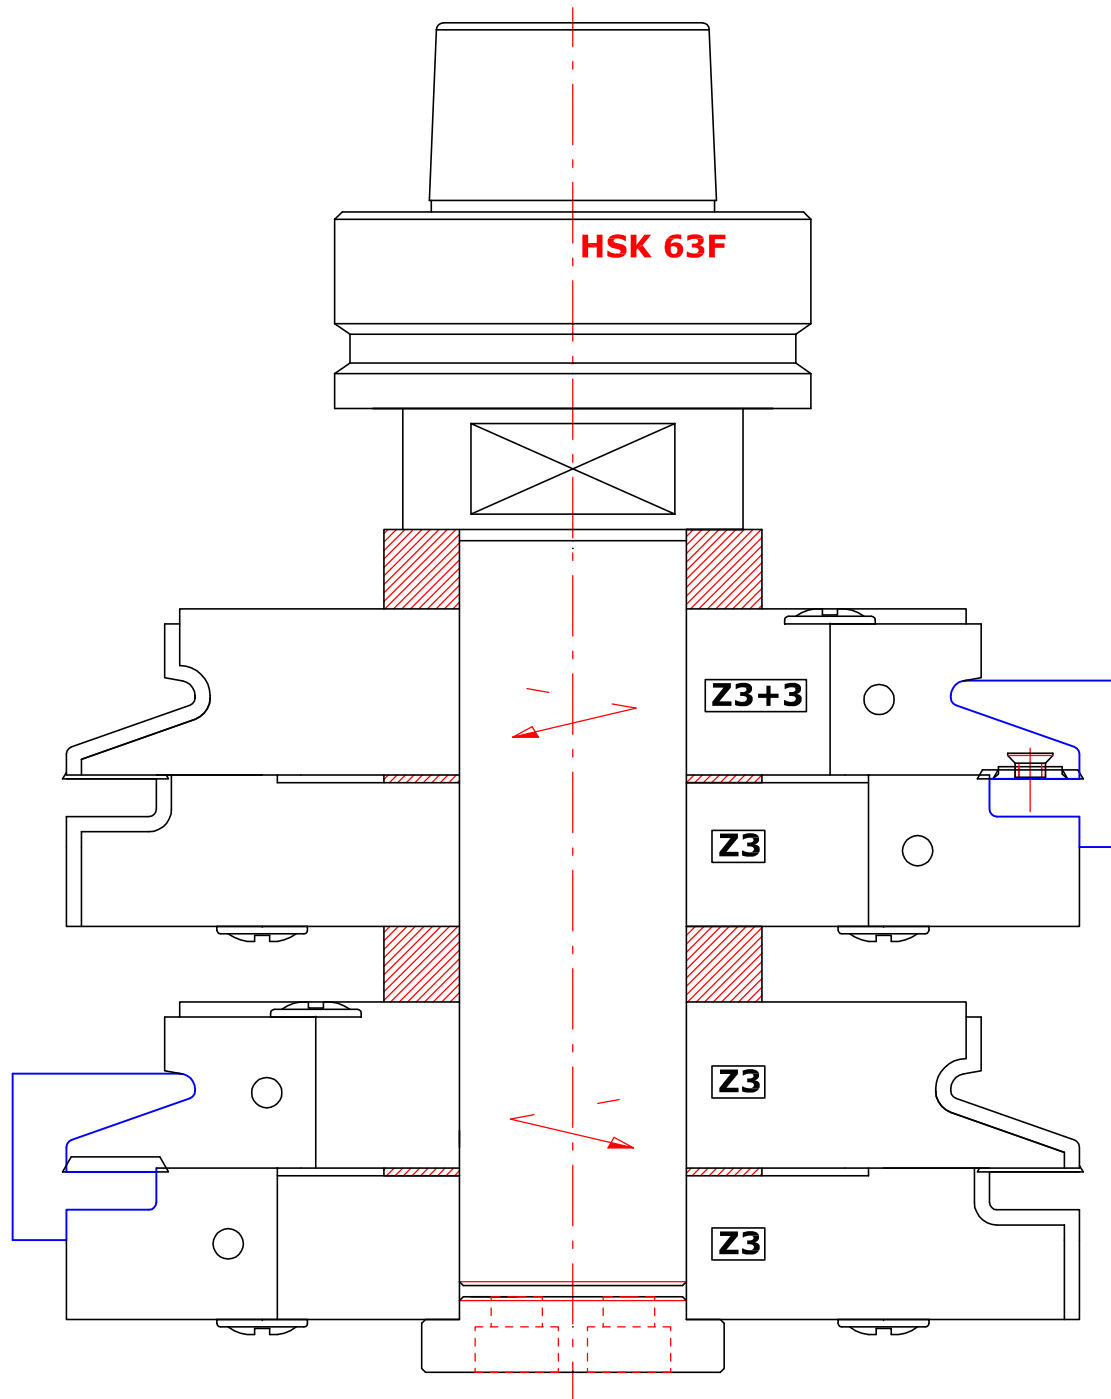

DOOR PROFILE AND SCRIBE COMPLETE WITH RAISED PANEL

CP TOOLING & MACHINERY LTD.
01748-897170
info@cptooling.co.uk
www.cptooling.co.uk

TIMBER SIZING AND DOOR PROFILING TOOLS

CP TOOLING & MACHINERY LTD.
01748-897170
info@cptooling.co.uk
www.cptooling.co.uk

LEFT HAND AND RIGHT HAND DOOR SCRIBING TOOLS

CP TOOLING & MACHINERY LTD.
01748-897170
info@cptooling.co.uk
www.cptooling.co.uk

PANEL RISING TOOLS

CP TOOLING & MACHINERY LTD.
01748-897170
info@cptooling.co.uk
www.cptooling.co.uk