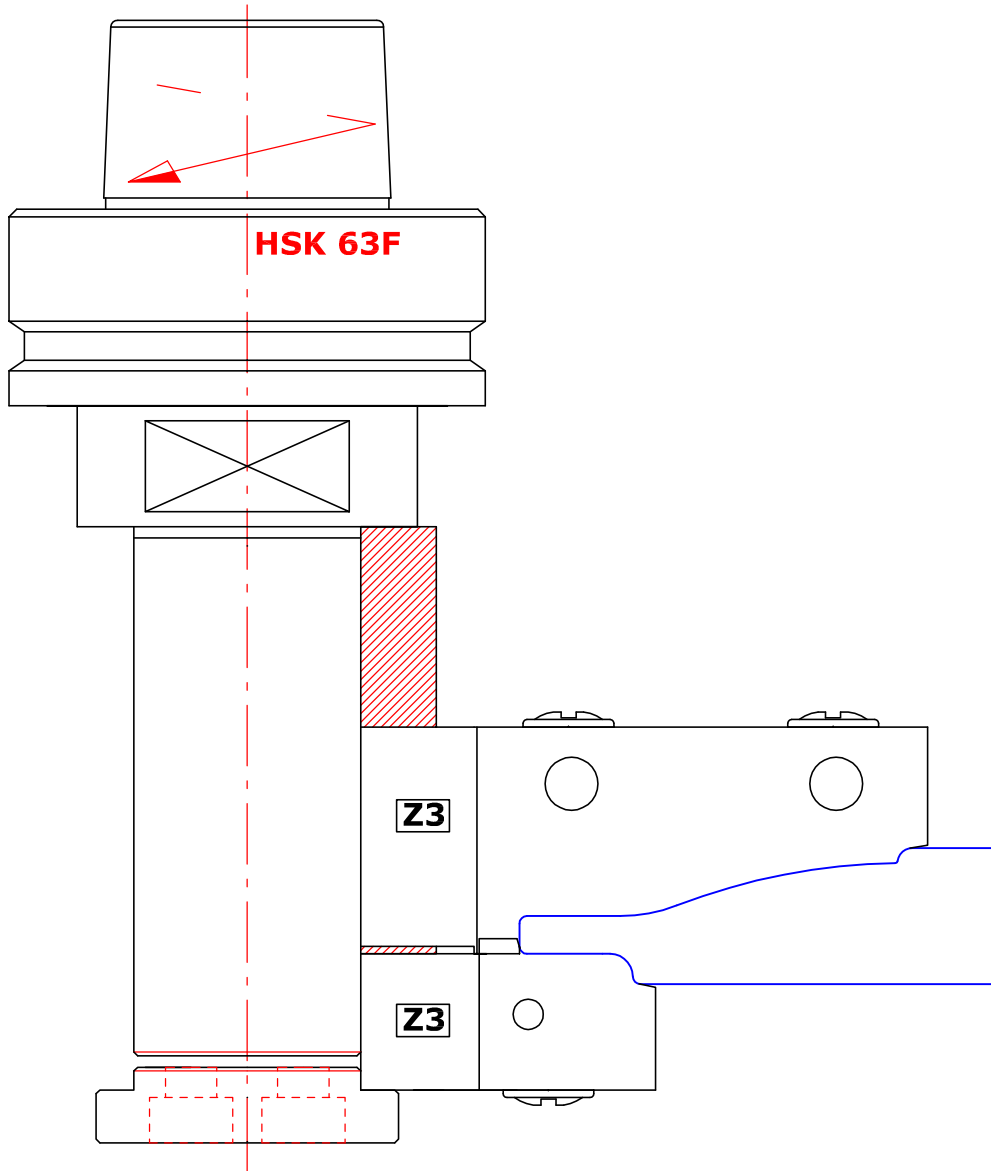

LEFT HAND AND RIGHT HAND DOOR SCRIBING TOOLS

CP TOOLING & MACHINERY LTD.
01748-897170
info@cptooling.co.uk
www.cptooling.co.uk

PANEL RISING TOOLS

CP TOOLING & MACHINERY LTD.
01748-897170
info@cptooling.co.uk
www.cptooling.co.uk