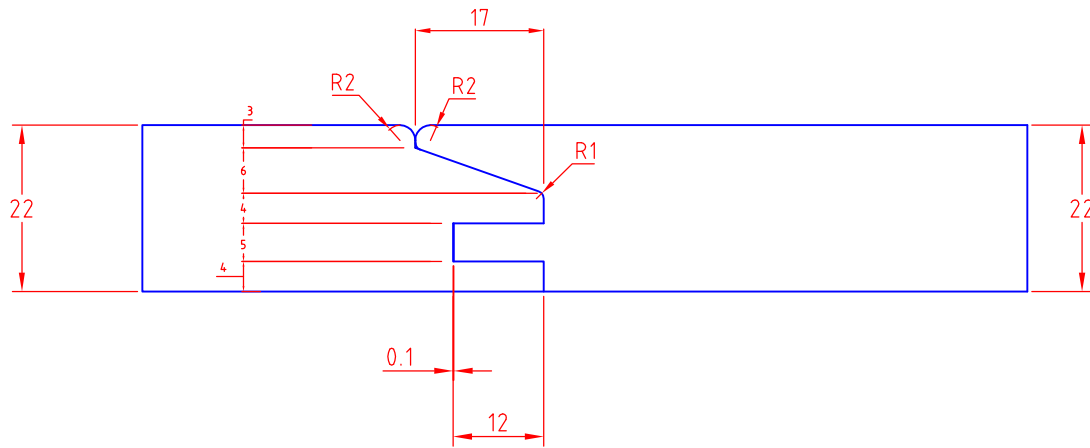

DOOR PROFILE AND SCRIBE COMPLETE WITH RAISED PANEL

CP TOOLING & MACHINERY LTD.
01748-897170
info@cptooling.co.uk
www.cptooling.co.uk

TIMBER SIZING AND DOOR PROFILING TOOLS

CP TOOLING & MACHINERY LTD.
01748-897170
info@cptooling.co.uk
www.cptooling.co.uk