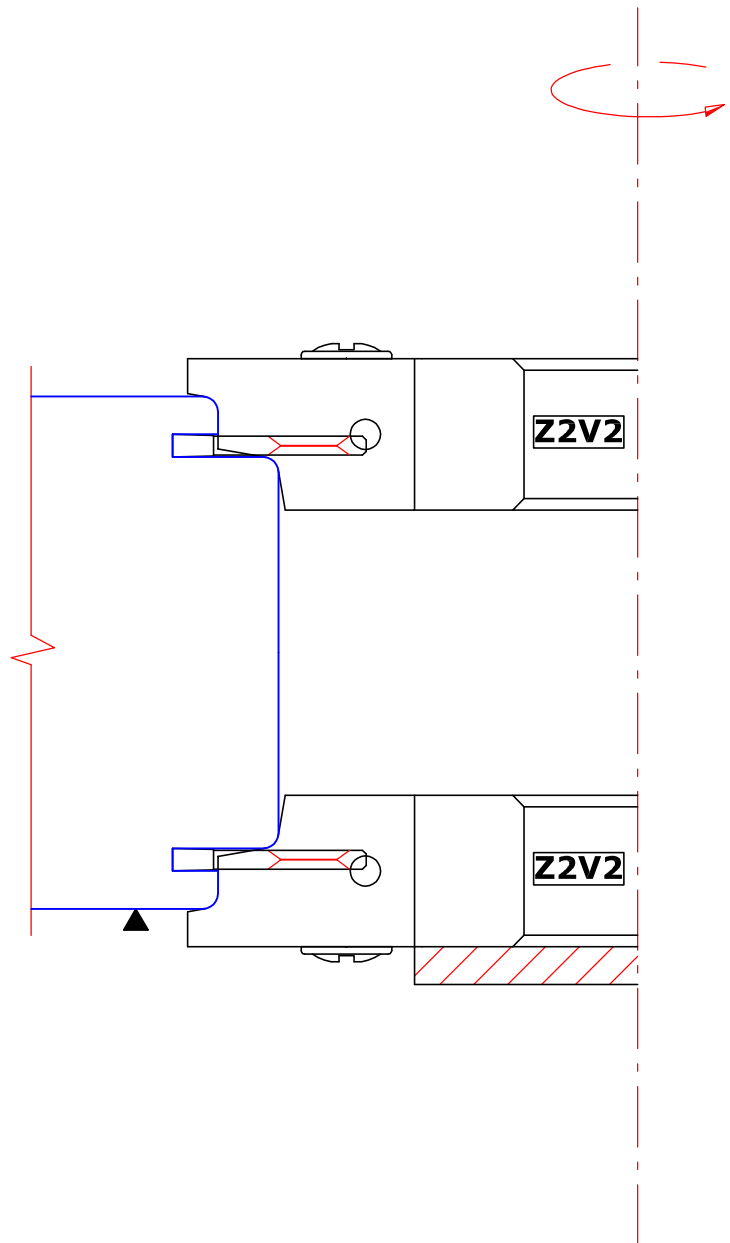

SPECIAL ZERO SET TOOLING TO PRODUCE A DOUBLE GROOVE ON SLIDING BOX WINDOW SASH STILES TO ACCOMODATE FLIPPER SEAL

CP TOOLING & MACHINERY LTD.
01748-897170
info@cptooling.co.uk
www.cptooling.co.uk