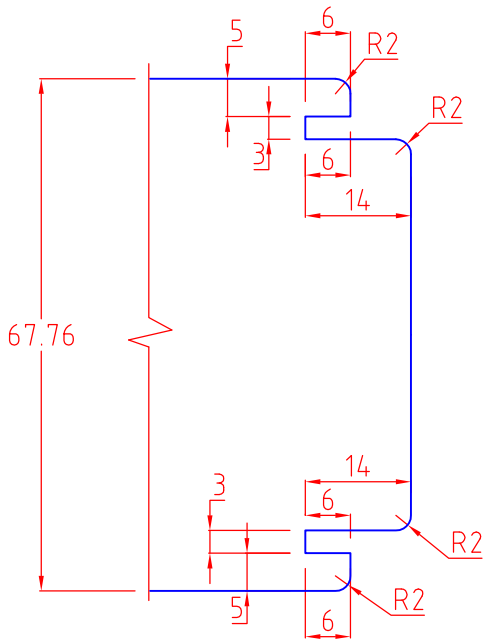

SPECIAL ZERO SET TOOLING TO PRODUCE A DOUBLE GROOVE ON SLIDING BOX WINDOW SASH STILES TO ACCOMODATE FLIPPER SEAL

CP TOOLING & MACHINERY LTD.
01748-897170
info@cptooling.co.uk
www.cptooling.co.uk