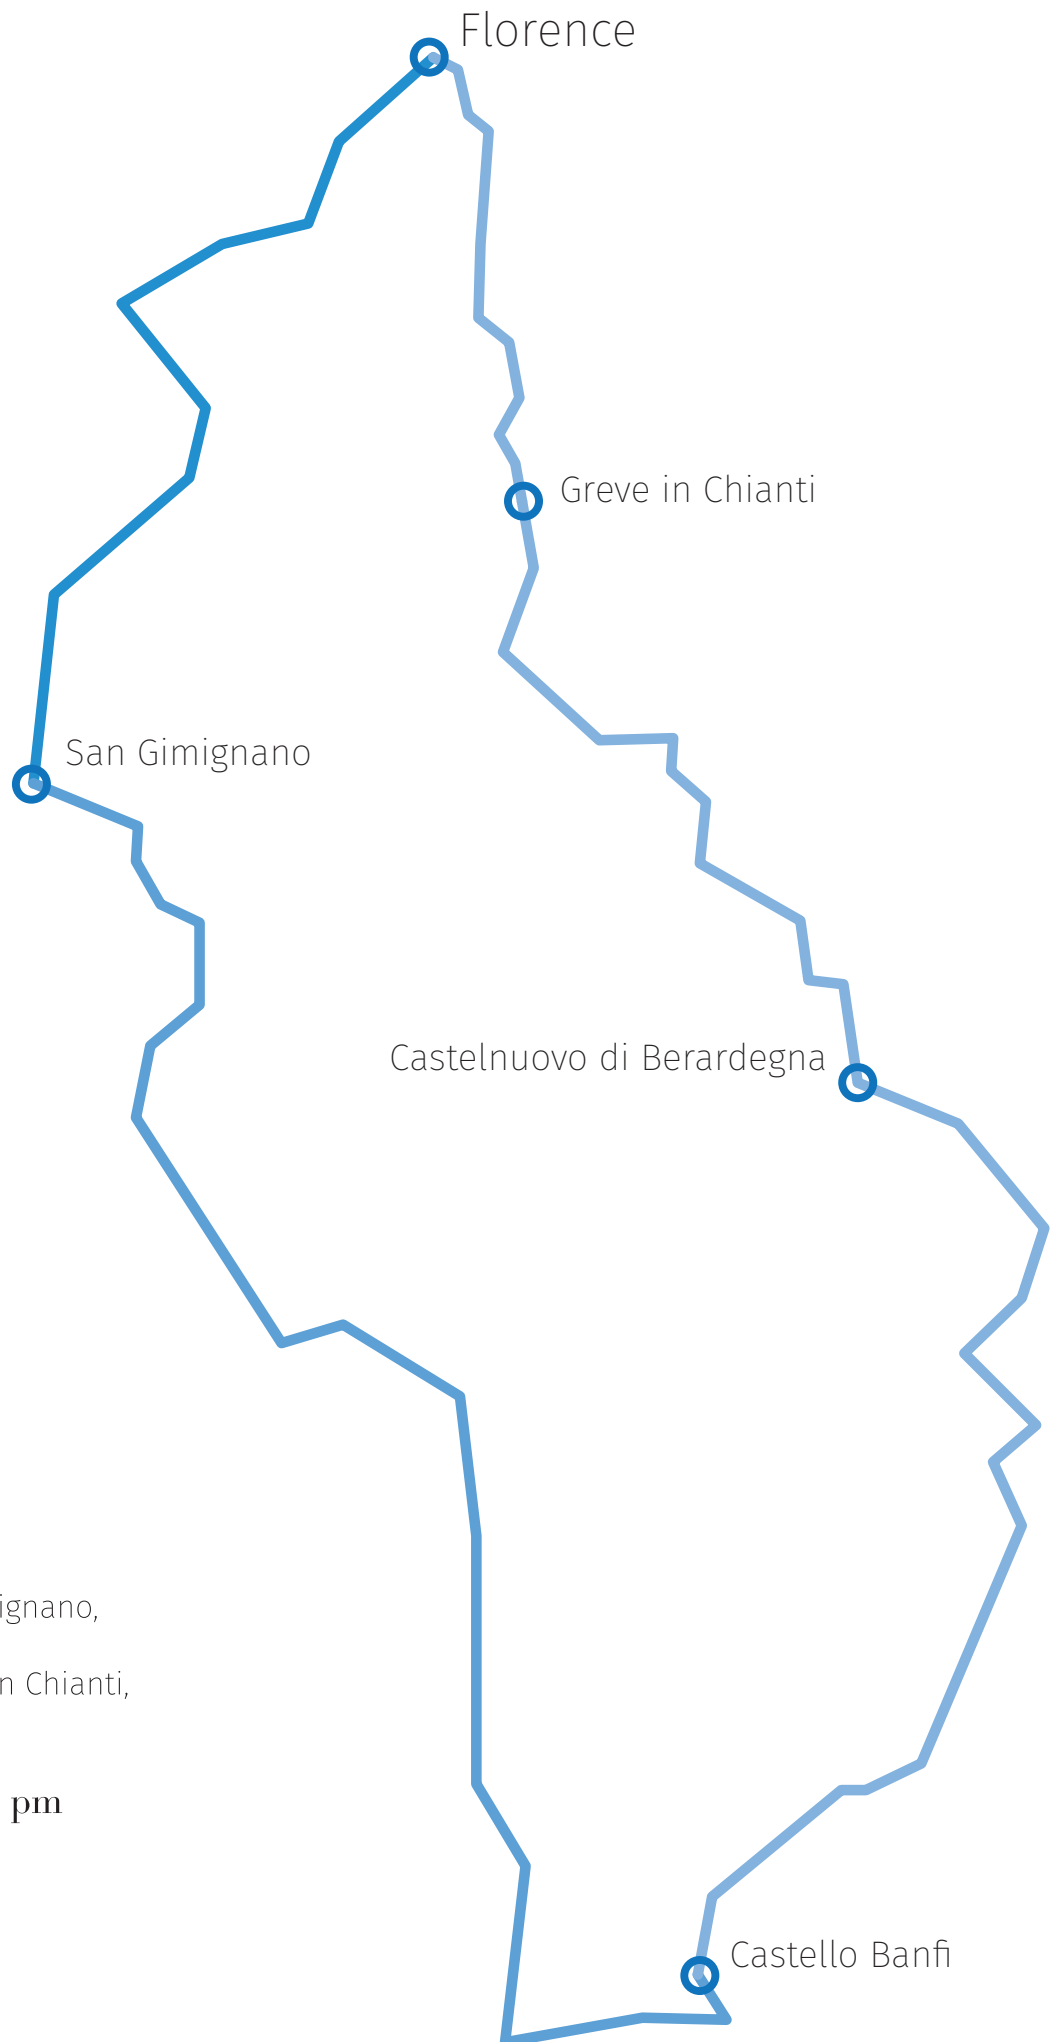

# Chianti and Val D'Orcia FERRARI TOUR

**Route:**

Departure from Florence, morning stop in San Gimignano, lunch at Castello Banfi, afternoon stop in Greve in Chianti, back to Florence.

**From 9:00 am to 6:30 pm**

310km/192,6miles