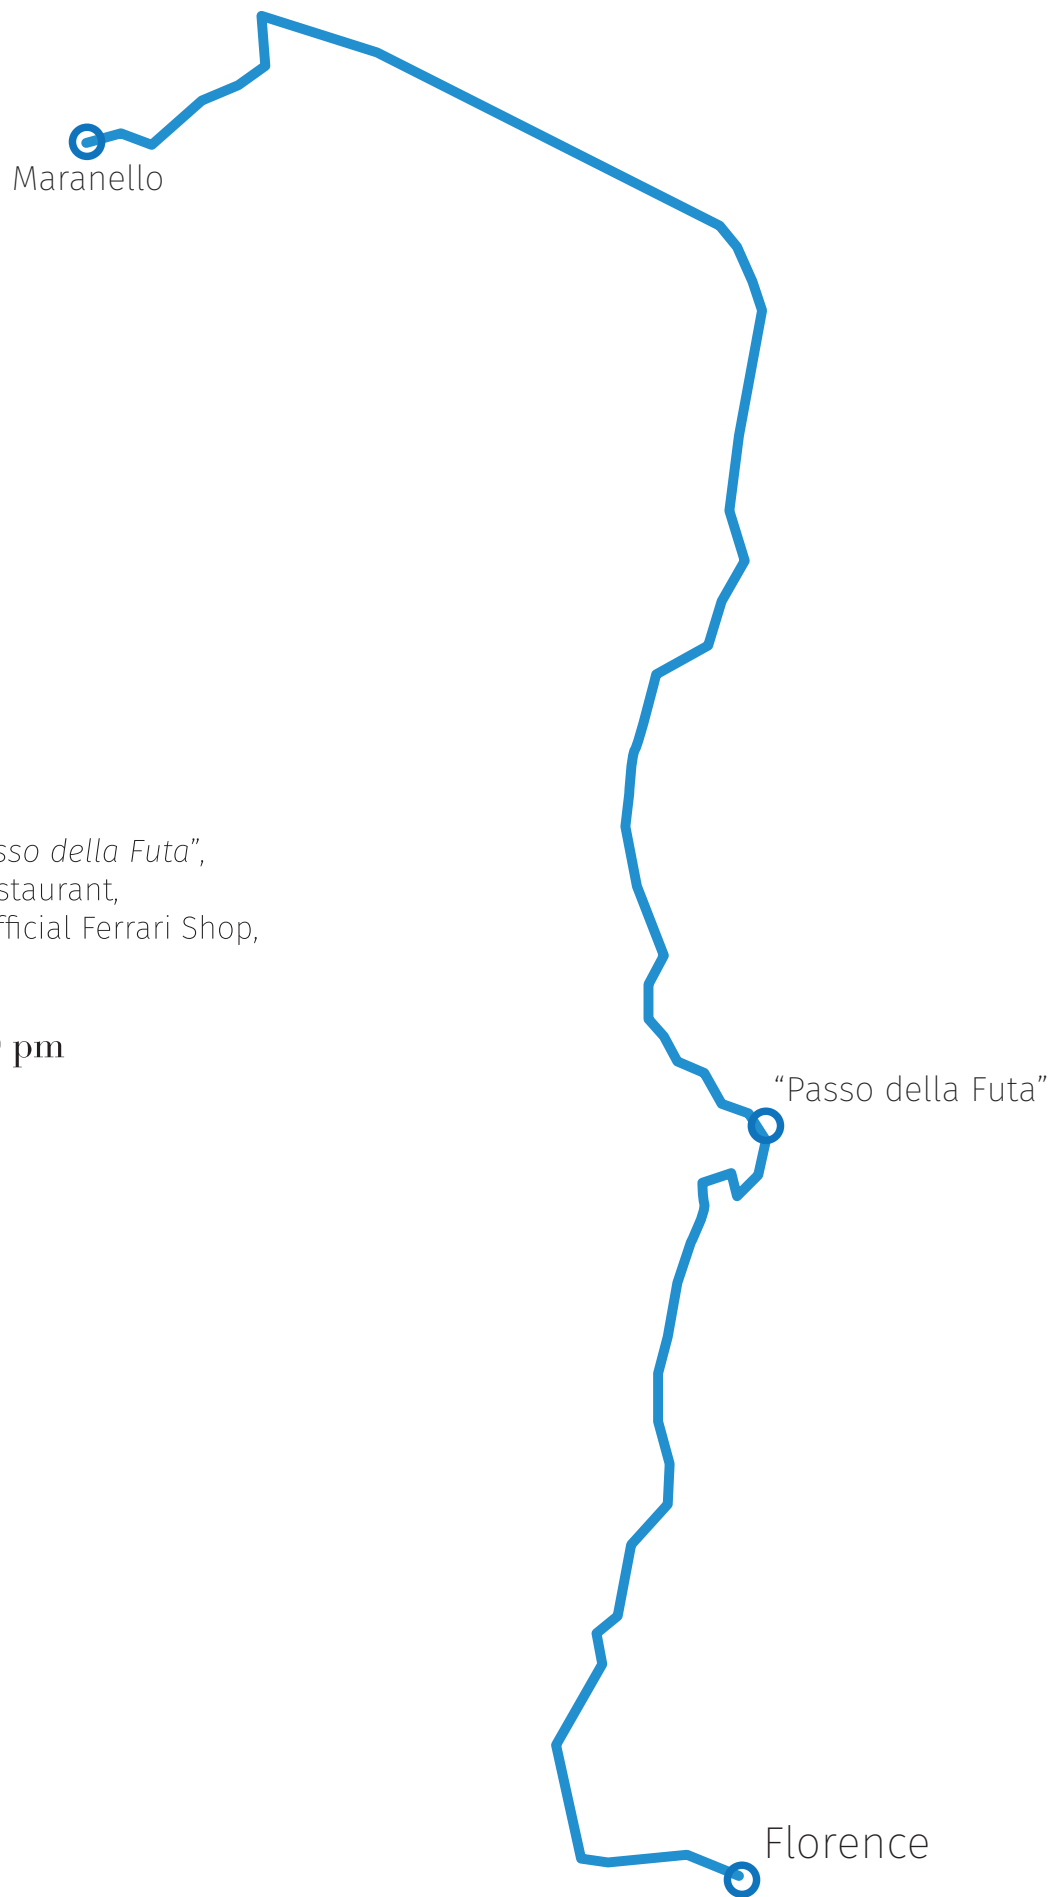

Ferrari Museum

FERRARI TOUR

Route:

Departure from Florence, morning stop on the "Passo della Futa", lunch at the *Cavallino* restaurant, afternoon shopping at Official Ferrari Shop, back to Florence.

From 9:00 am to 6:30 pm

320km/198,8miles

Included Service:

- STAFF with leading car
- Ferrari's hire
- Lunch at *Ristorante Cavallino*
- Fuel
- All parking and tolls fee

Extra service:

- Video & Photo Service

Cars:

Ferrari 488 GTB	3.9 V8 / 670hp / 0-60 3.0s
Ferrari 488 Spider	3.9 V8 / 670hp / 0-60 3.0s
Ferrari California T	3.8 V8 / 560hp / 0-60 3.6s
Ferrari Portofino	3.8 V8 / 600hp / 0-60 3.5s
Ferrari GTC4 Lusso	6.2 V12 / 687hp / 0-60 3.4s