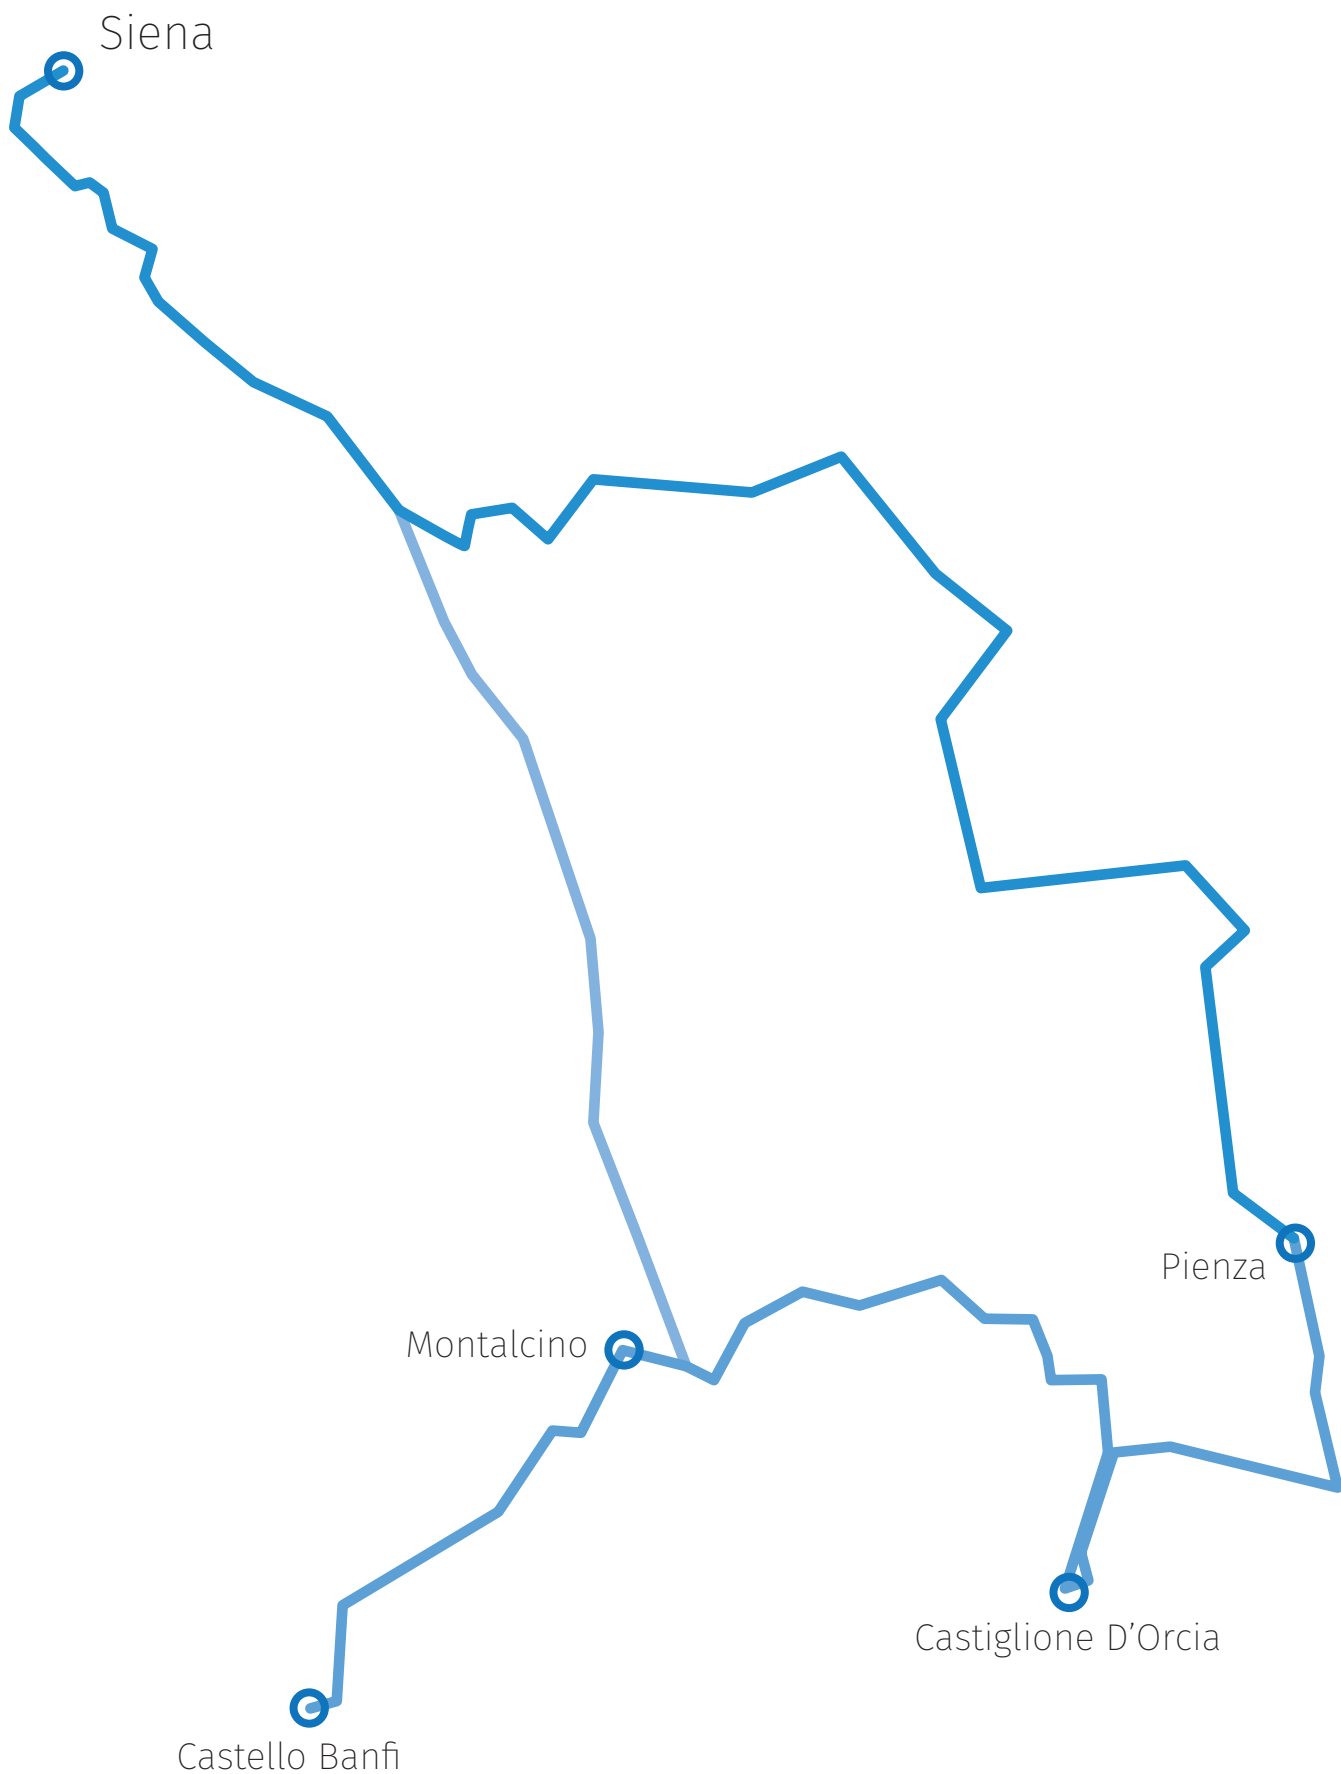

Val D'Orcia

FERRARI TOUR

Route:

Departure from Siena,
morning stop in Montalcino,
lunch at *Castello Banfi*,
afternoon stop in Pienza,
back to Siena.

From 9:00 am to 5:00 pm

190km/118miles

Included Service: