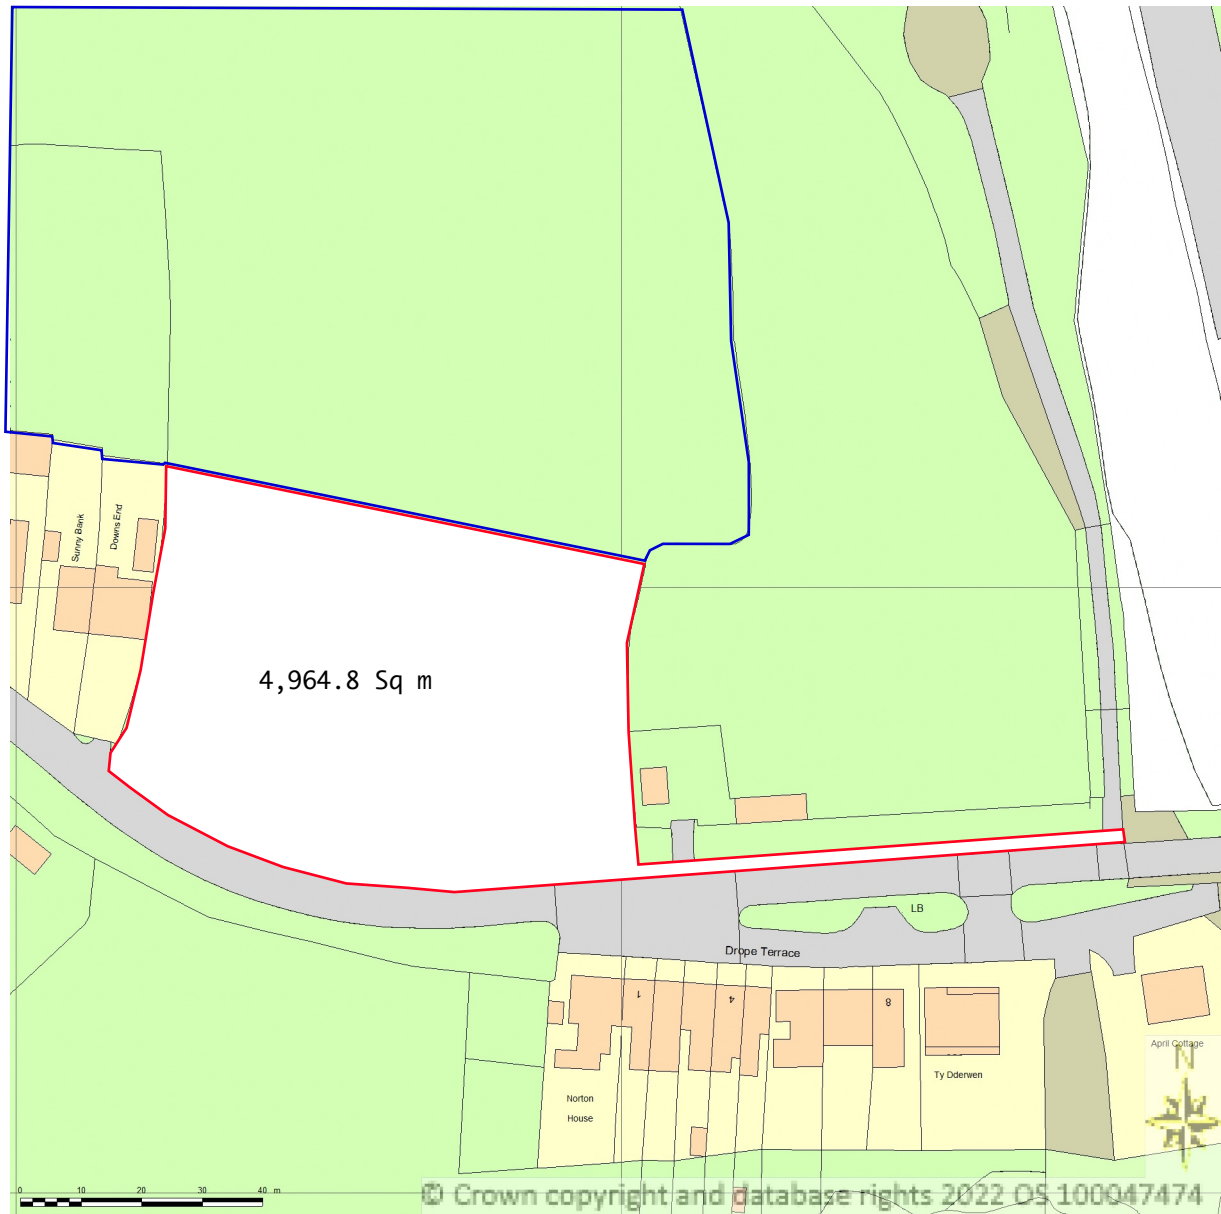

SITE LOCATION PLAN  
AREA 4 HA  
SCALE: 1:1250 on A4  
CENTRE COORDINATES: 311099 , 175796

Supplied by Streetwise Maps Ltd  
[www.streetwise.net](http://www.streetwise.net)  
Licence No: 100047474  
13:07:29 07/02/2022