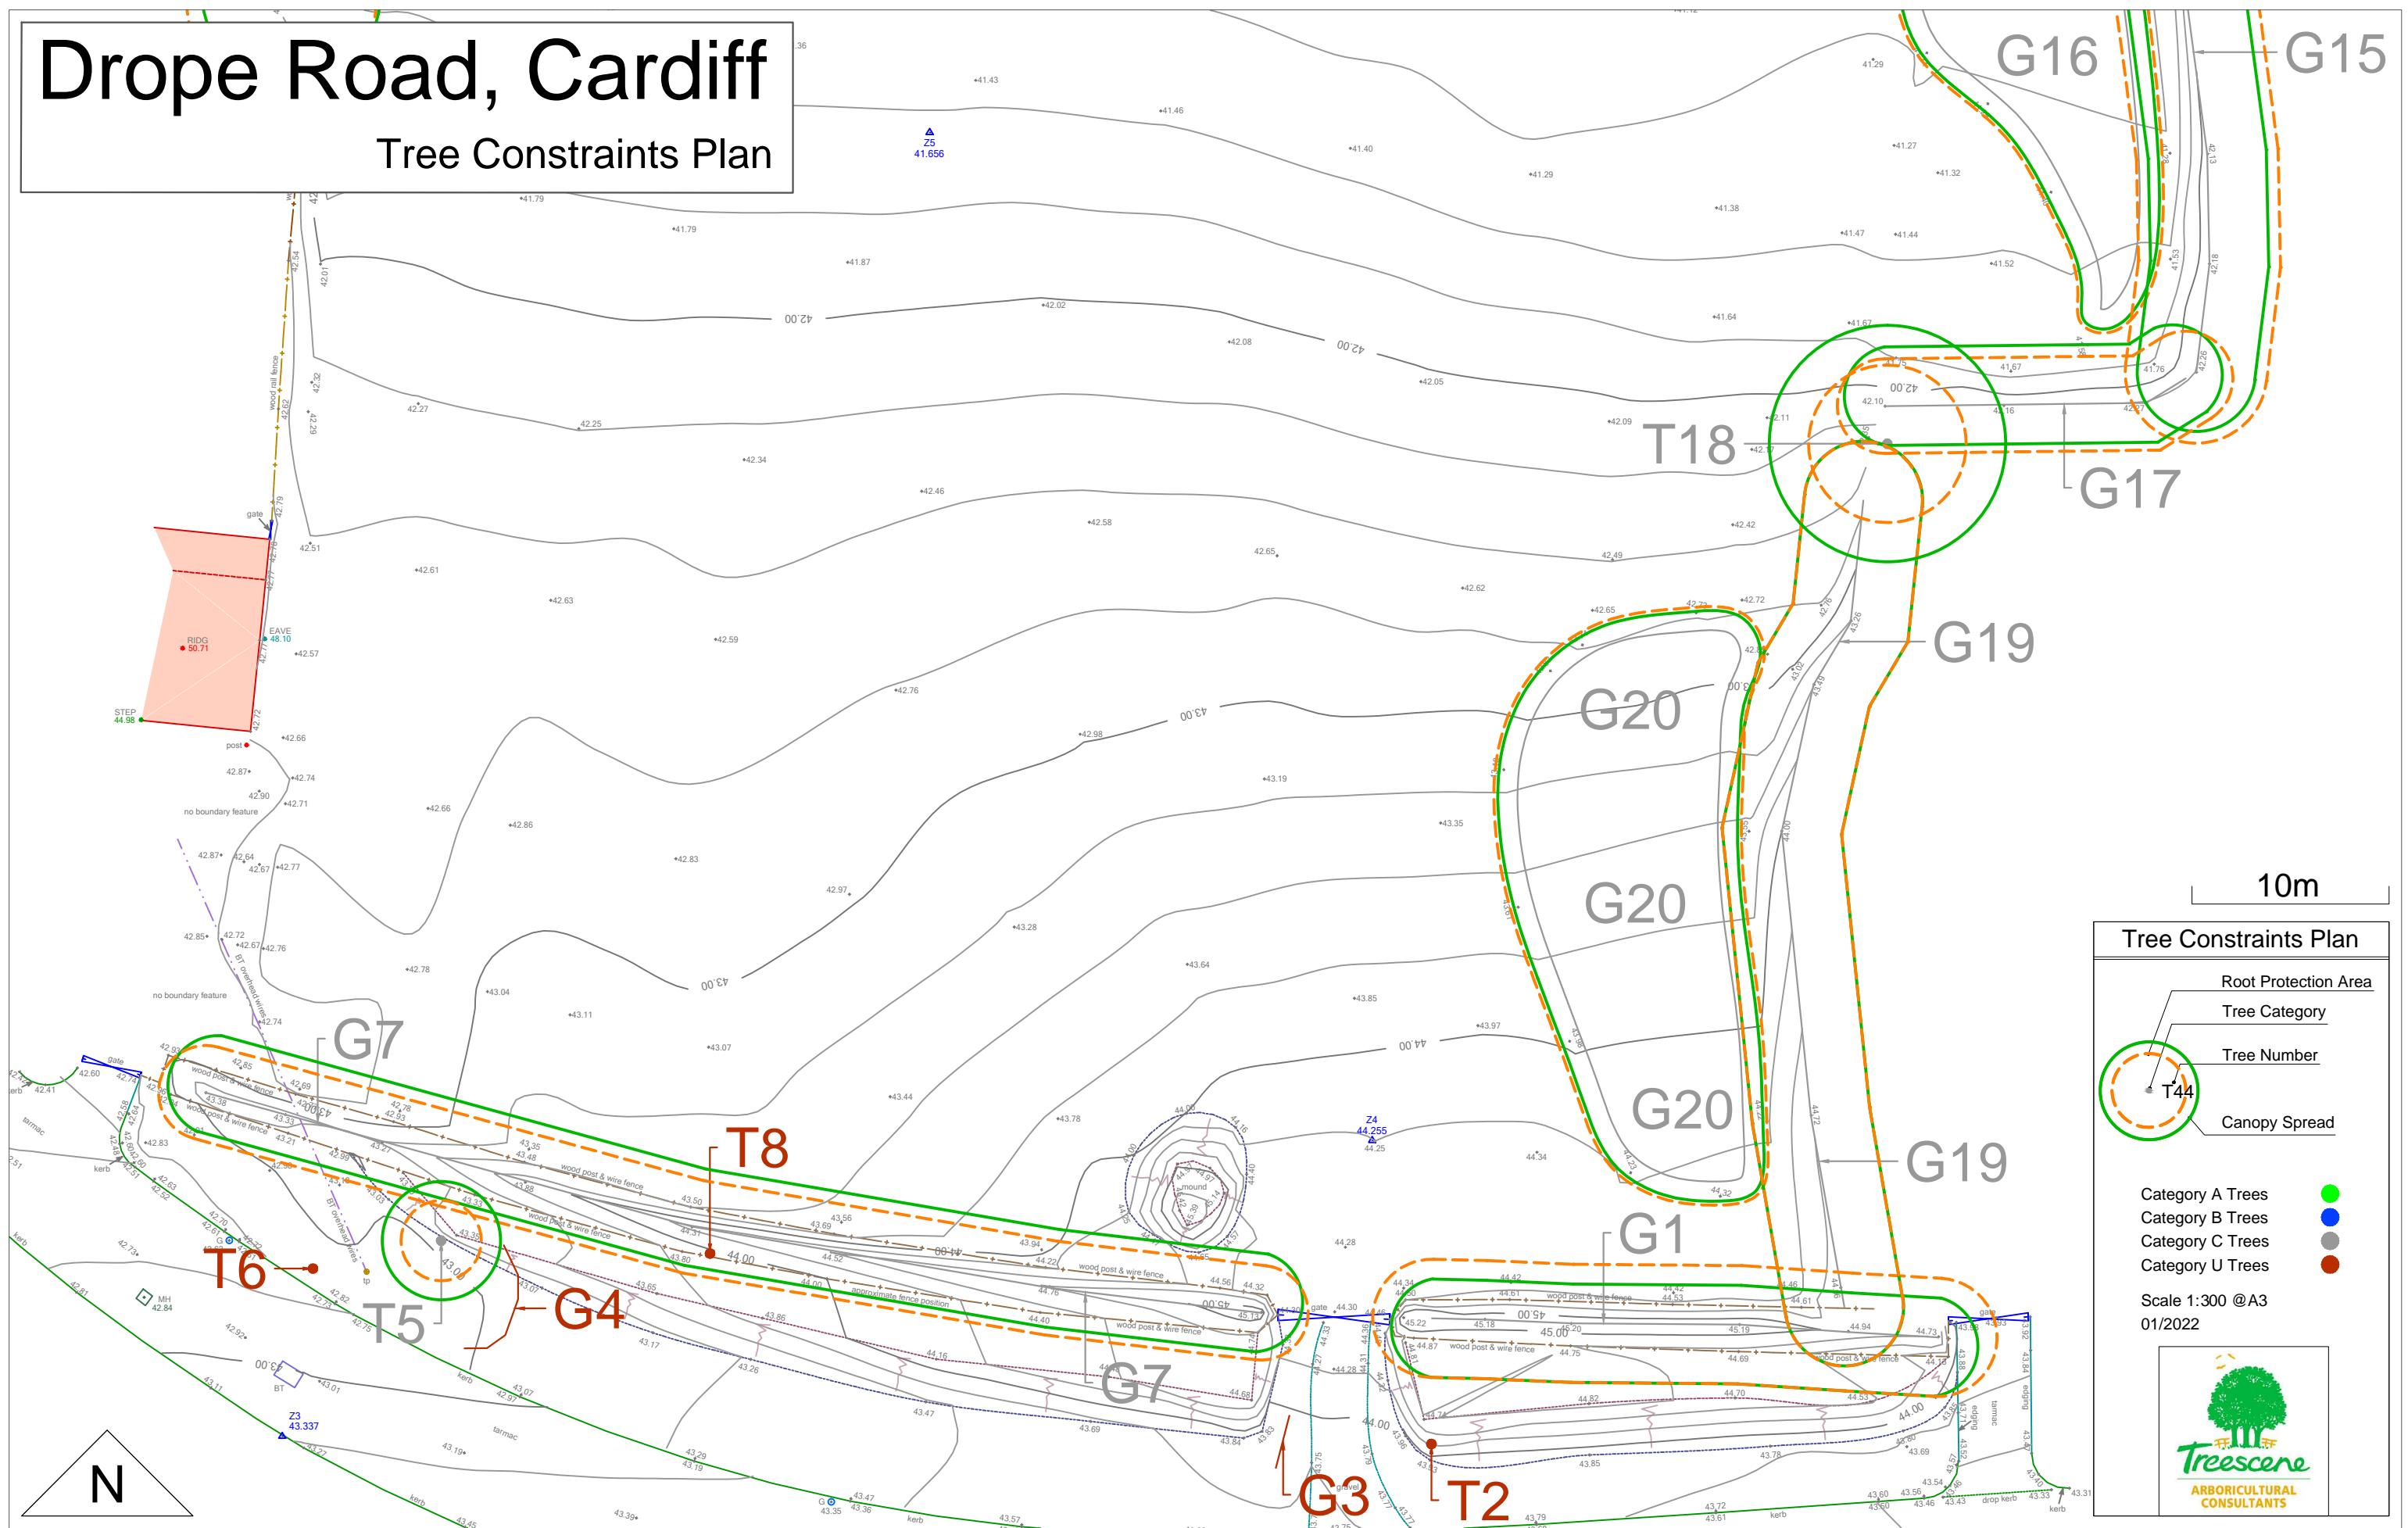

Drope Road, Cardiff

Tree Constraints Plan

Tree Constraints Plan

- Category A Trees ●
- Category B Trees ●
- Category C Trees ●
- Category U Trees ●

Scale 1:500 @A3
01/2022

Drope Road, Cardiff

Tree Constraints Plan

10m

Tree Constraints Plan

- Root Protection Area
- Tree Category
- Tree Number
- Canopy Spread

Category A Trees ●
 Category B Trees ●
 Category C Trees ●
 Category U Trees ●

Scale 1:300 @A3
01/2022

Drope Road, Cardiff

Tree Constraints Plan

Tree Constraints Plan

- Category A Trees ●
- Category B Trees ●
- Category C Trees ●
- Category U Trees ●

Scale 1:300 @A3
01/2022

10m