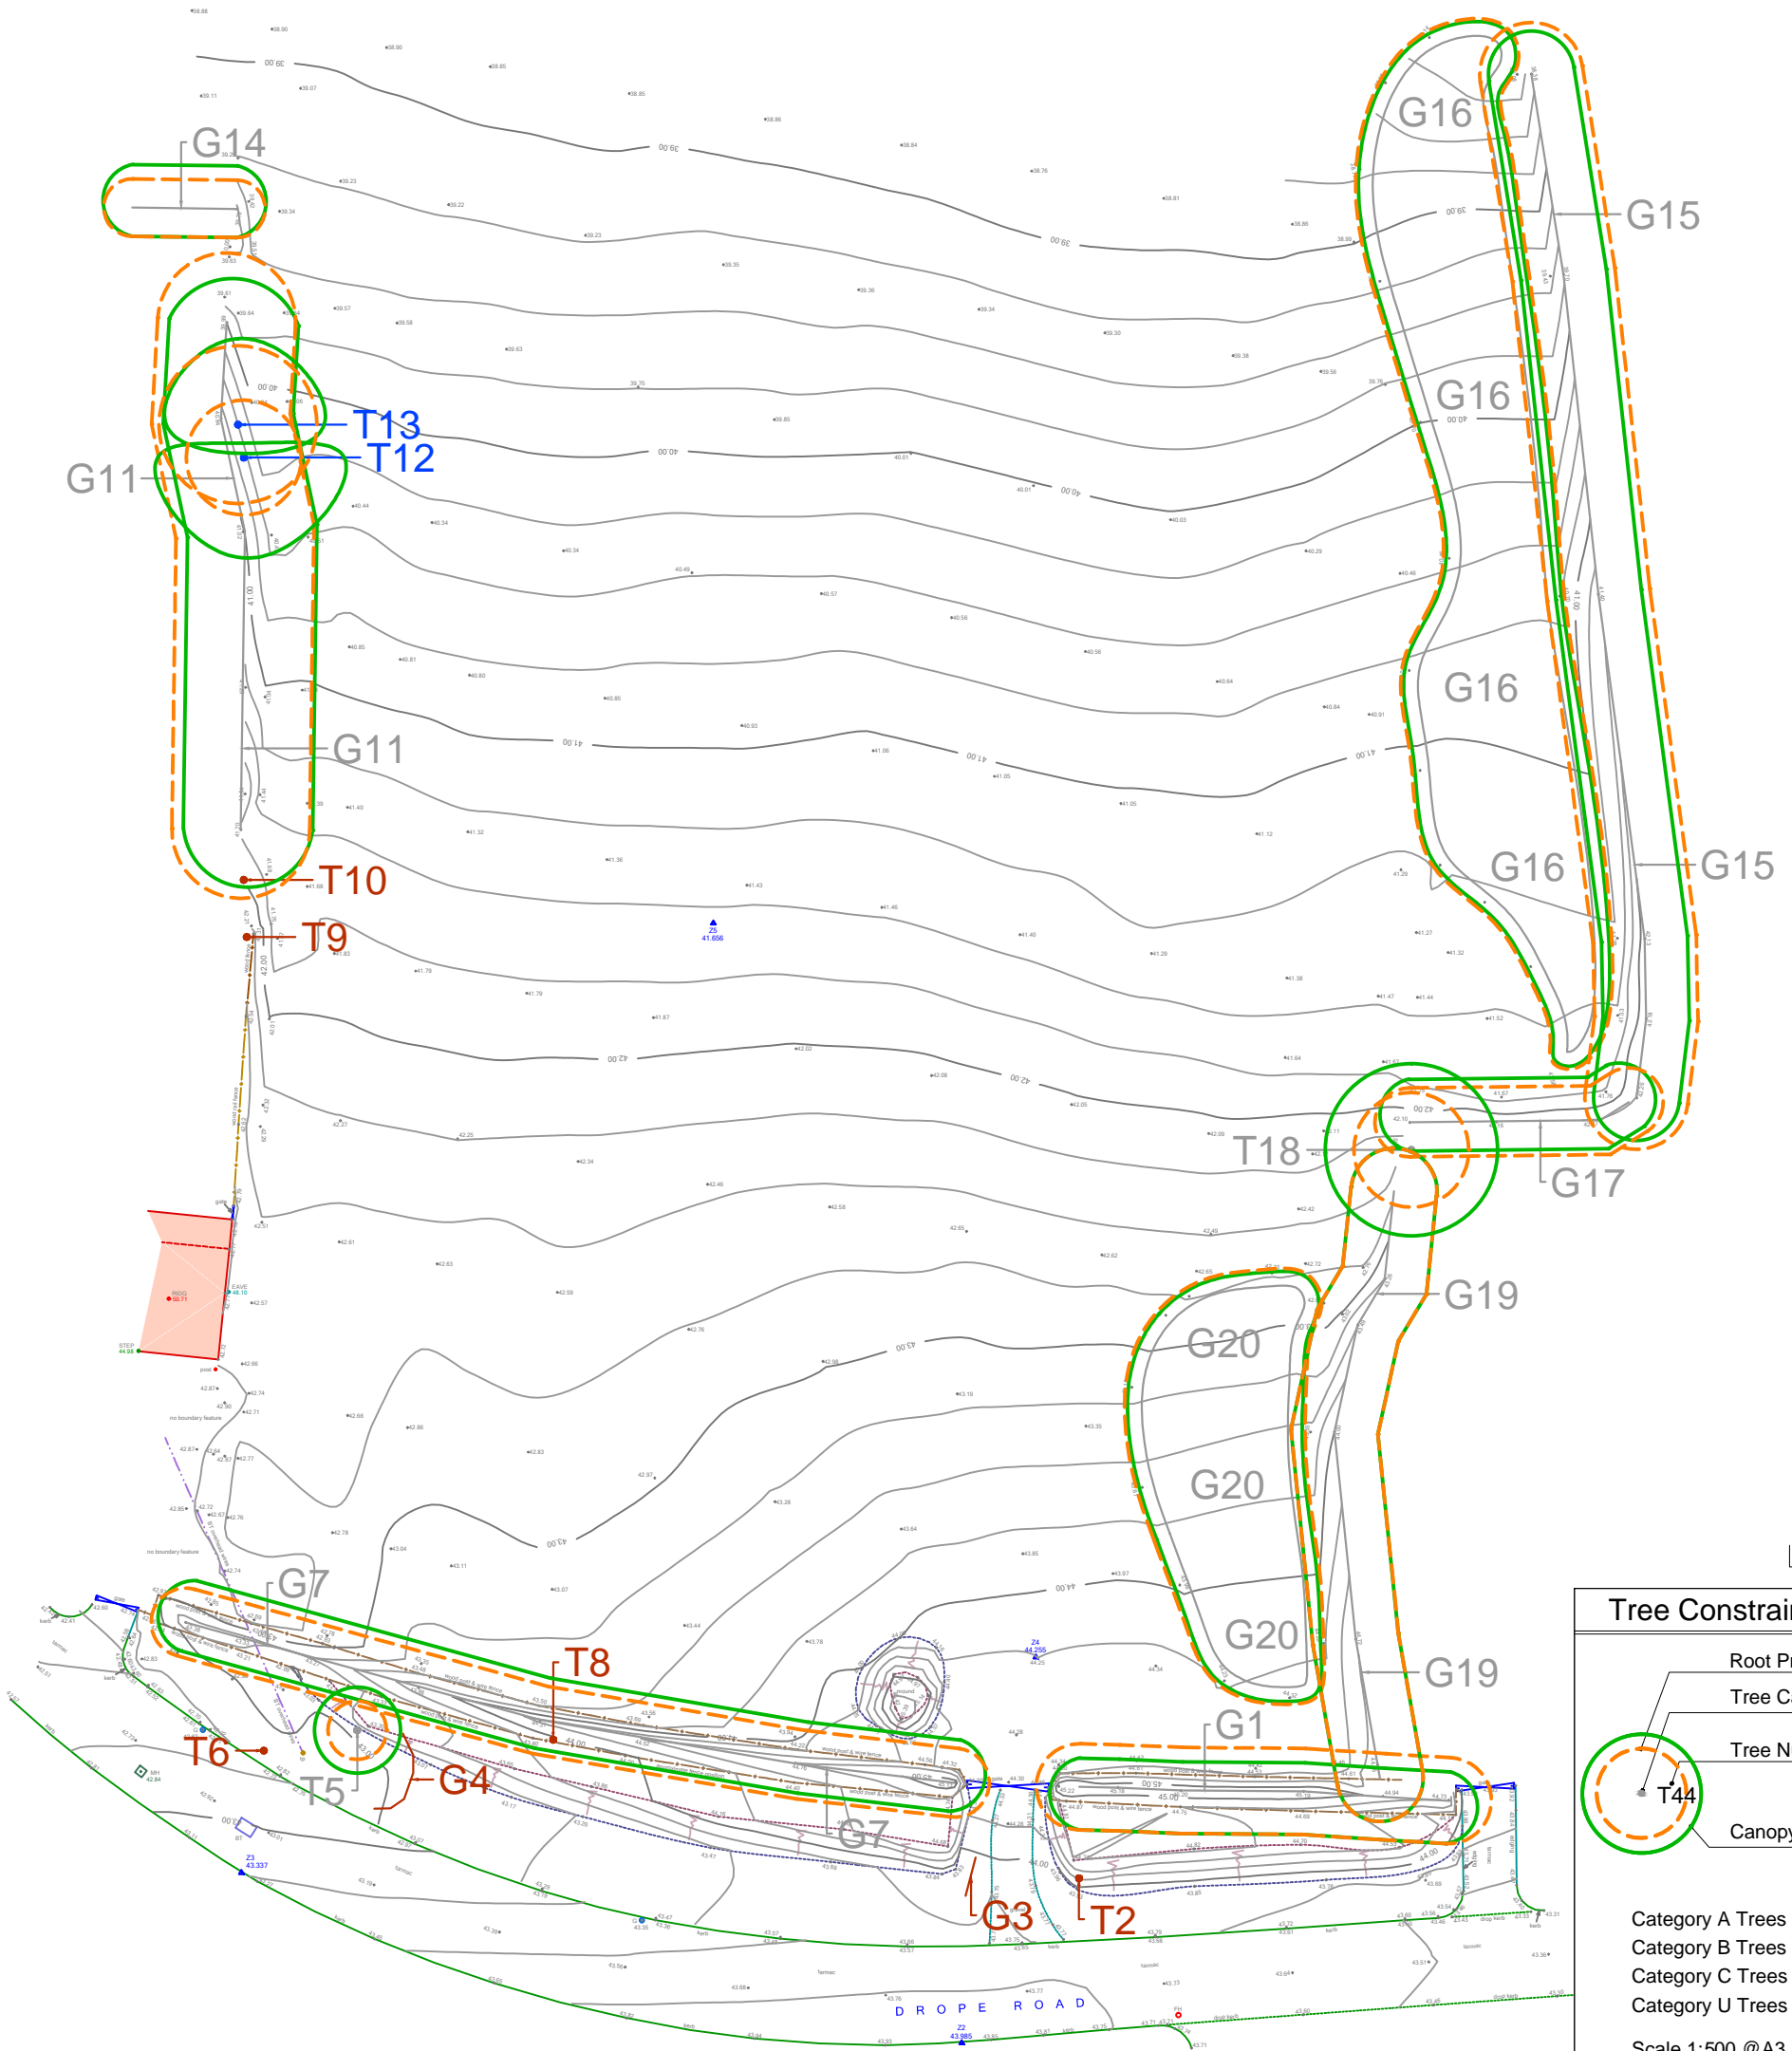

Drope Road, Cardiff

Tree Constraints Plan

Tree Constraints Plan

- Category A Trees ●
- Category B Trees ●
- Category C Trees ●
- Category U Trees ●

Scale 1:500 @A3
01/2022

Drope Road, Cardiff

Tree Constraints Plan

10m

Tree Constraints Plan

- Root Protection Area
- Tree Category
- Tree Number
- Canopy Spread

Category A Trees ●
 Category B Trees ●
 Category C Trees ●
 Category U Trees ●

Scale 1:300 @A3
01/2022

Drope Road, Cardiff

Tree Constraints Plan

Tree Constraints Plan

- Category A Trees ●
- Category B Trees ●
- Category C Trees ●
- Category U Trees ●

Scale 1:300 @A3
01/2022

10m