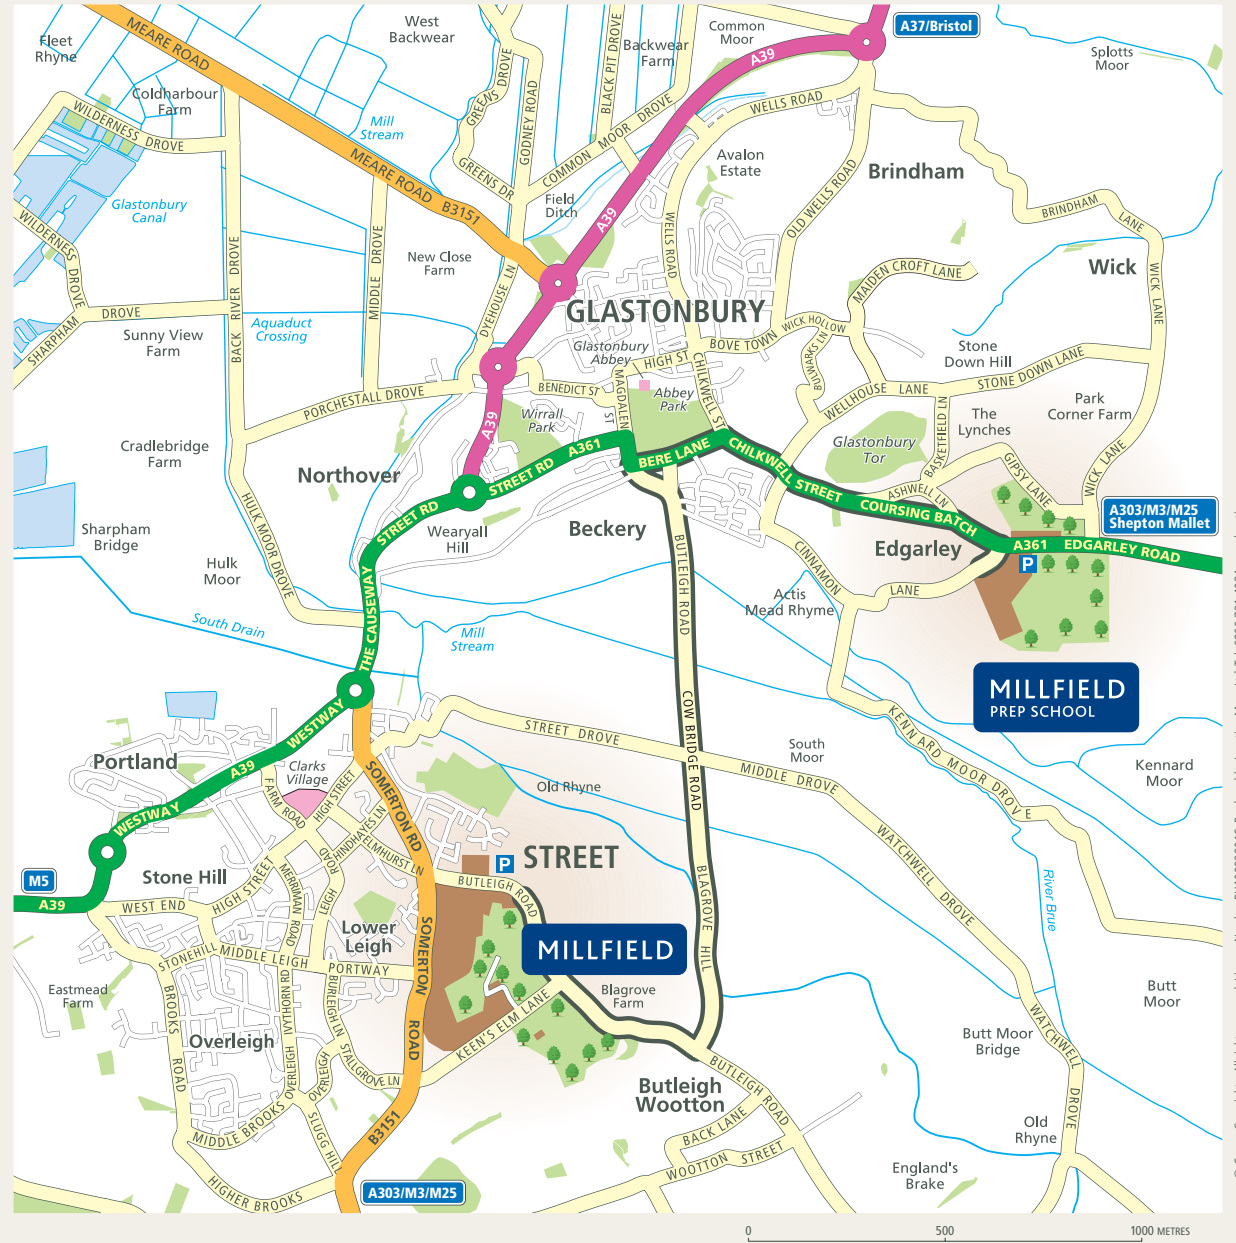

Travelling to Millfield and Millfield Prep

By Air

Bristol Airport is within easy reach of Millfield (25 miles) along with Exeter (56 miles), Heathrow (120 miles) and Gatwick (143 miles), all have regular scheduled flights.

By Rail

Rail users may travel to Castle Cary (12 miles), Bath (30 miles), Bristol (29 miles) or Yeovil Junction (19 miles).

By Road

From the M5 leave the motorway at junction 23 and join the A39 eastwards.

From the M3 leave the motorway at junction 8 and join the A303 westwards and then the B3151 for Millfield or the A37/A361 for Millfield Prep.

MILLFIELD

Millfield Prep School (Ages 2-13), Glastonbury, Somerset BA6 8LD UK Tel: 01458 832446
Millfield (Ages 13-18), Street, Somerset BA16 0YD UK Tel: 01458 442291

Travelling between Millfield Senior and Prep Schools

Exit the Senior School main car park and turn left onto Butleigh Road. Travel for 1 mile and turn left onto Blagrove Hill. Continue along Cow Bridge Road onto Butleigh Road for 1.9 miles. Upon reaching the crossroads turn right onto the A361 Bere Lane. Continue to a roundabout and take the second exit to remain on the A361, then travel for a further 0.8 miles. Turn right onto Cinnamon Lane and turn left immediately to the Prep School car park. If travelling from the Prep School to the Senior School please use the same directions as above but in reverse. The journey time between the two schools is only 10 minutes by car.