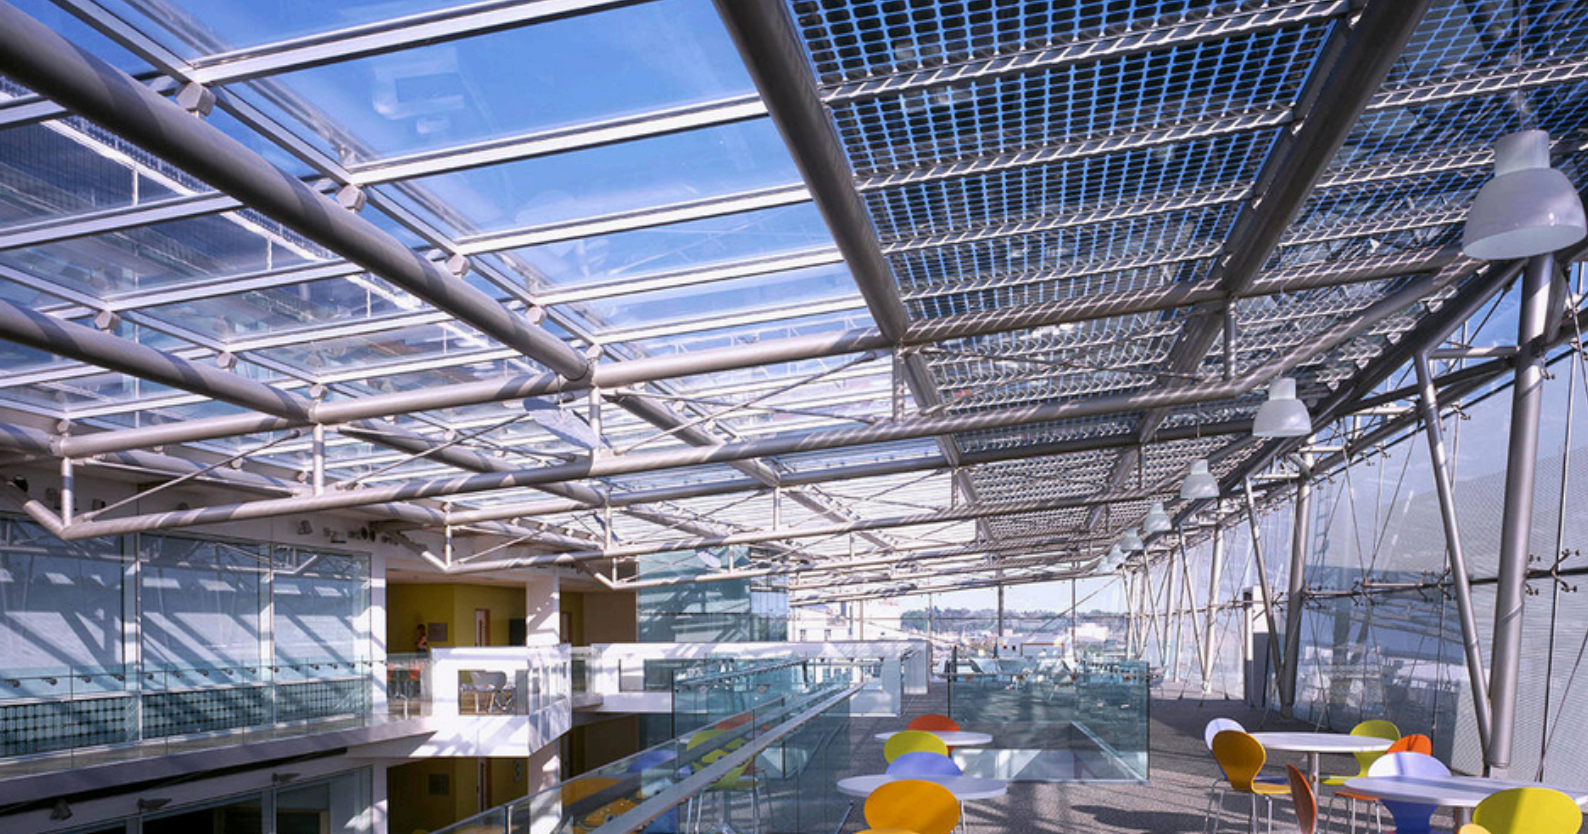

The Problem:

Stunning, modern, but fundamentally flawed.

Endeavour House has a modernist, glazed exterior that looks amazing, but the large area of glass has no opening windows, so the building has become like a greenhouse, even in winter months.

Challenges

With no mullions a non-invasive, non-disruptive and cost-effective solution was required.

KoolShade® is very simple to fit. Retrofitting to buildings, using either frames, cable systems or outriggers can enhance the aesthetic of any building and proven to last many decades.

THE SOLUTION

“The massive atrium has no opening windows and no ventilation; when the sun shines it is uninhabitable,” Mr Chiverton said.

He said there was no air conditioning in the central area - and it was very uncomfortable on fine days

“It’s going to be hellish in the summer.”

As reported in the **IPSWICH STAR**

The use of KoolShade® has added a stylish envelope to a section of the building which brings thermal comfort to those inside. The areas that are protected by MicroLouvre® are glare-free, but more importantly, aren't made unbearably hot and kept cool by blocking Solar Heat Gain.