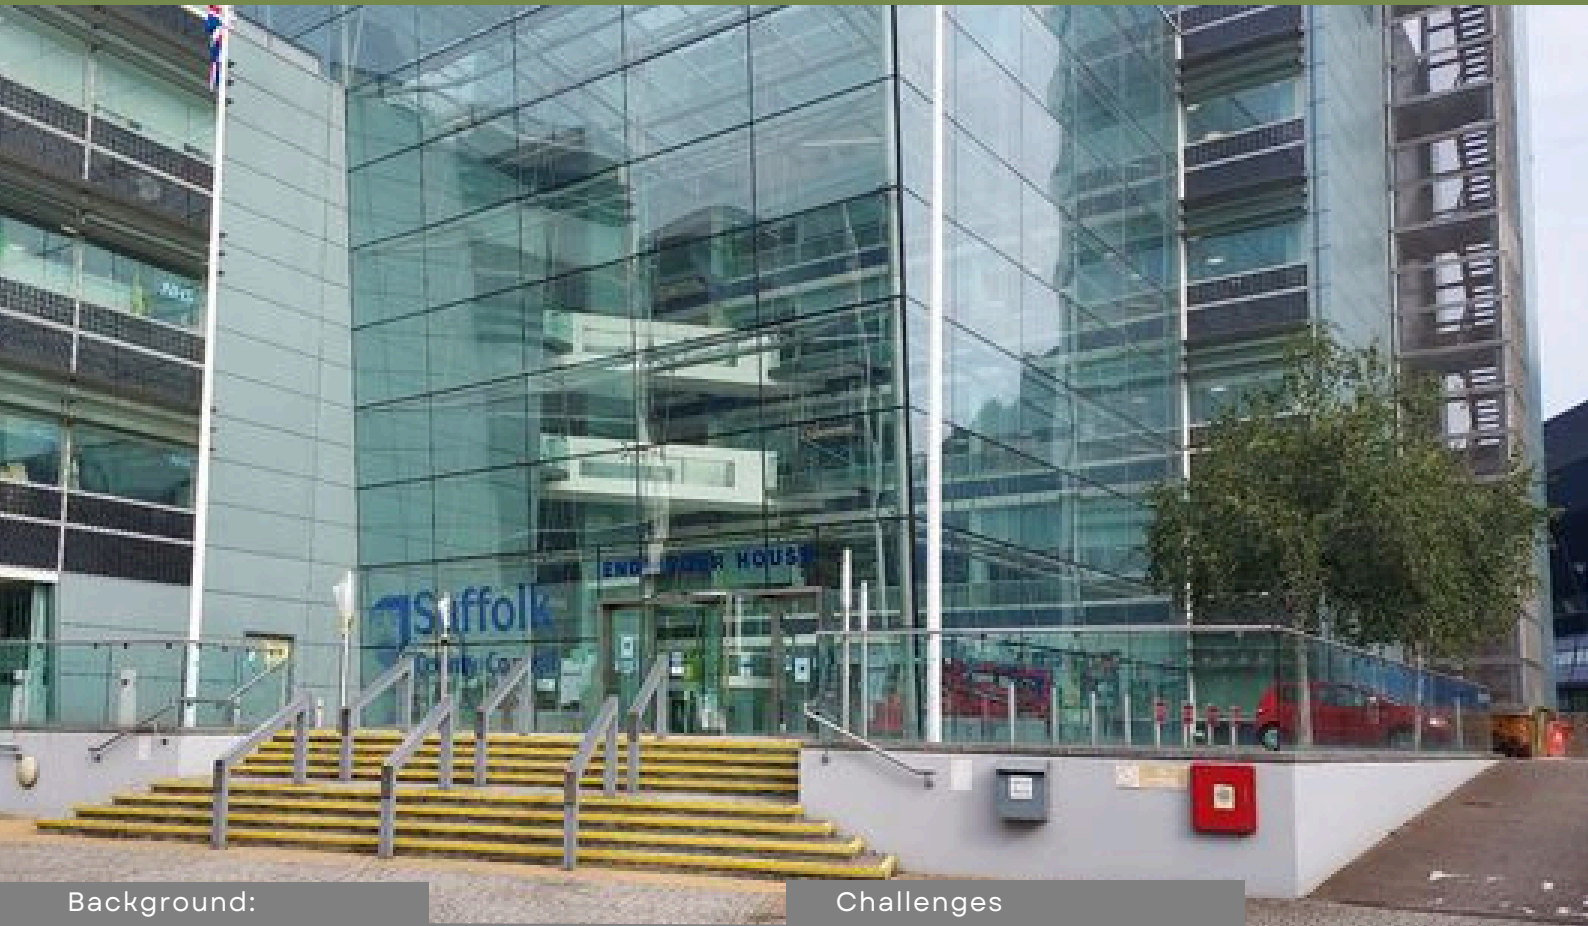

Case Study Endeavour House - Suffolk County Council

Background:

The building had an original construction cost of £28 million (Suffolk County Council paid £16.75 million for the building) and is one of the most energy efficient office buildings in Europe.

However, the use of horizontal shading fins was woefully inadequate against the summer sun, and as experienced in 2022, simply ineffective against temperatures above 40°.

KoolShade stops Solar Heat Gain and dramatically lowers internal building temperatures and stops glare from the sun.

The Problem:

Stunning, modern, but fundamentally flawed.

Endeavour House has a modernist, glazed exterior that looks amazing, but the large area of glass has no opening windows, so the building has become like a greenhouse, even in winter months.