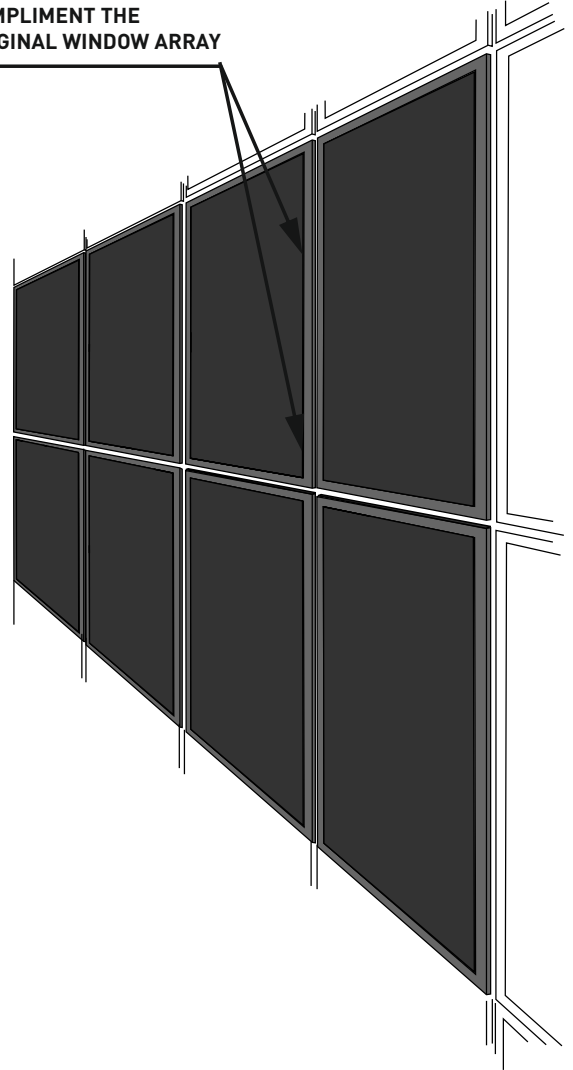

MicroLouvre™ Solar Shading

OFFSET HINGE INSTALLATION

DN28/V DROP NOSE LATCH
PROVIDES A SECURE
HOLD WITH A QUICK RELEASE

MICROLOUVRE™
SOLAR SCREENS
FIX SEAMLESSLY
TO EXISTING WINDOWS
AND MULLIONS TO
COMPLIMENT THE
ORIGINAL WINDOW ARRAY

OH76 OFFSET HINGE
MOUNTING ALLOWS
FOR EASY ACCESS
FOR GLAZING
MAINTENANCE

FASTENING OPTIONS (BY OTHERS)

ALL EXTRUSIONS ARE POLYESTER POWDER COATED IN ANY RAL COLOUR COMMERCIALY AVAILABLE POWDER COAT TO MEET OR EXCEED ISO 2409 AND ISO 9227. ALL DRAWINGS HERE ARE FOR ILLUSTRATIVE PURPOSES ONLY AND NOT TO SCALE.