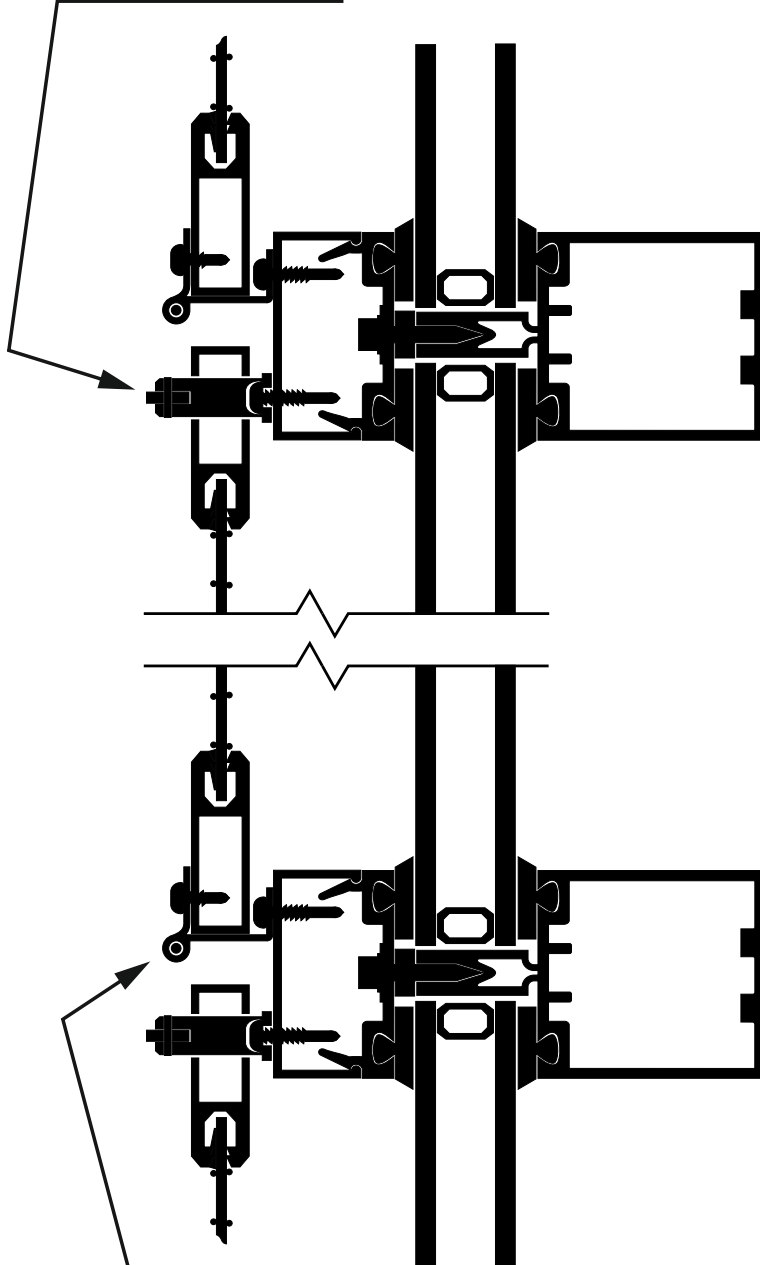

MicroLouvre™ Solar Shading

OFFSET HINGE INSTALLATION

DN28/V DROP NOSE LATCH
PROVIDES A SECURE
HOLD WITH A QUICK RELEASE

MICROLOUVRE™
SOLAR SCREENS
FIX SEAMLESSLY
TO EXISTING WINDOWS
AND MULLIONS TO
COMPLIMENT THE
ORIGINAL WINDOW ARRAY

OH76 OFFSET HINGE
MOUNTING ALLOWS
FOR EASY ACCESS
FOR GLAZING
MAINTENANCE

FASTENING OPTIONS (BY OTHERS)

ALL EXTRUSIONS ARE POLYESTER POWDER COATED IN ANY RAL COLOUR COMMERCIALY AVAILABLE POWDER COAT TO MEET OR EXCEED ISO 2409 AND ISO 9227. ALL DRAWINGS HERE ARE FOR ILLUSTRATIVE PURPOSES ONLY AND NOT TO SCALE.