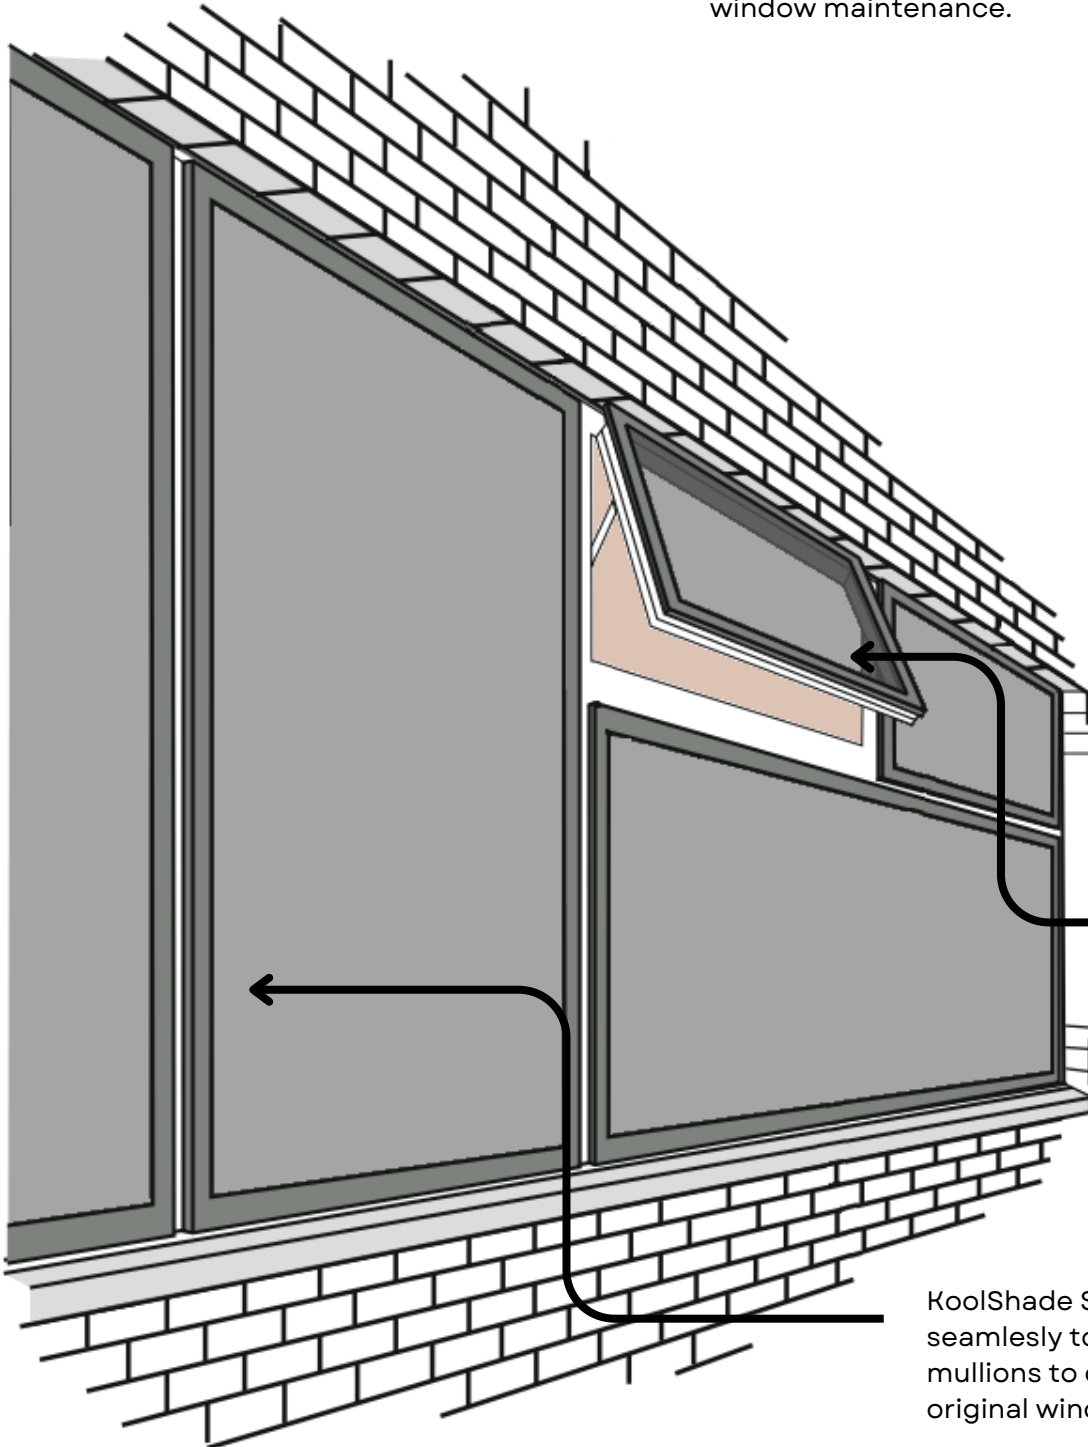

Solar Shading

Direct Fix Installation

3M DUAL LOCK

Fastening System provides great fixing strength while allowing for easy access for window maintenance.

3M

Screens fixed to opening lights will not impede on the window's function.

KoolShade Solar Screens fix seamlessly to windows and mullions to complement the original window array.

FASTENING OPTIONS (BY OTHERS)

3M™ DUAL LOCK™

3M™ VHB™

SELF TAPPING

SELF DRILLING

MASONRY ANCHOR

ALL EXTRUSIONS ARE POLYESTER POWDER COATED IN ANY RAL COLOUR COMMERCIALY AVAILABLE POWDER COAT TO MEET OR EXCEED ISO 2409 AND ISO 9227. ALL DRAWINGS HERE ARE FOR ILLUSTRATIVE PURPOSES ONLY AND NOT TO SCALE.