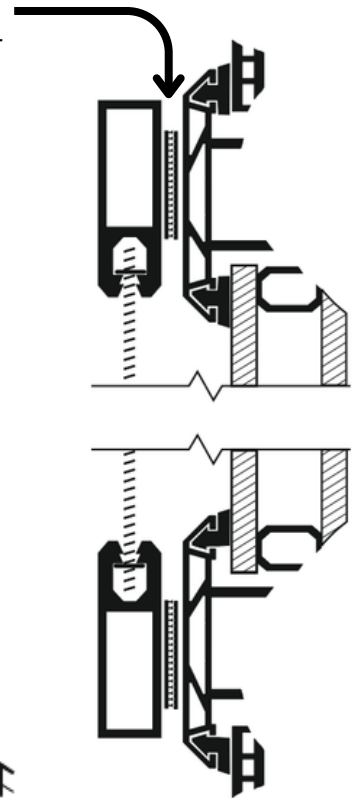

Solar Shading

Direct Fix Installation

3M DUAL LOCK

Fastening System provides great fixing strength while allowing for easy access for window maintenance.

3M

Screens fixed to opening lights will not impede on the window's function.

KoolShade Solar Screens fix seamlessly to windows and mullions to complement the original window array.

FASTENING OPTIONS (BY OTHERS)

3M™ DUAL LOCK™

3M™ VHB™

SELF TAPPING

SELF DRILLING

MASONRY ANCHOR

ALL EXTRUSIONS ARE POLYESTER POWDER COATED IN ANY RAL COLOUR COMMERCIALY AVAILABLE POWDER COAT TO MEET OR EXCEED ISO 2409 AND ISO 9227. ALL DRAWINGS HERE ARE FOR ILLUSTRATIVE PURPOSES ONLY AND NOT TO SCALE.