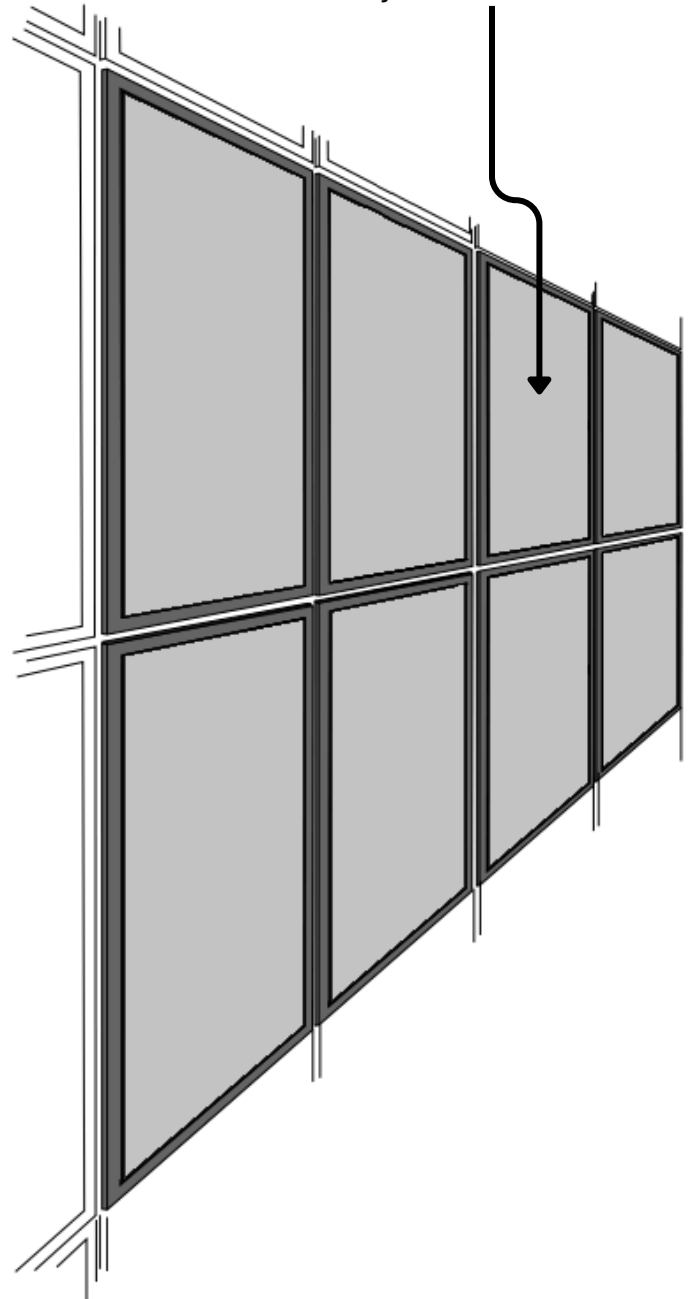

Solar Shading

OFFSET HINGE INSTALLATION

DN28/V Drop Nose
Latch Provides a
Secure Hold With
Quick Release

OH78 Offset Hinge Mounting Allows
for Easy-Access for Glazing
Maintenance

KoolShade Solar Screens Fix
Seamlessly to Existing Windows and
Mullions to Complement the Original
Window Array.

FASTENING OPTIONS (BY OTHERS)

ALL EXTRUSIONS ARE POLYESTER POWDER COATED IN ANY RAL COLOUR COMMERCIALY AVAILABLE POWDER COAT TO MEET OR EXCEED ISO 2409 AND ISO 9227. ALL DRAWINGS HERE ARE FOR ILLUSTRATIVE PURPOSES ONLY AND NOT TO SCALE.