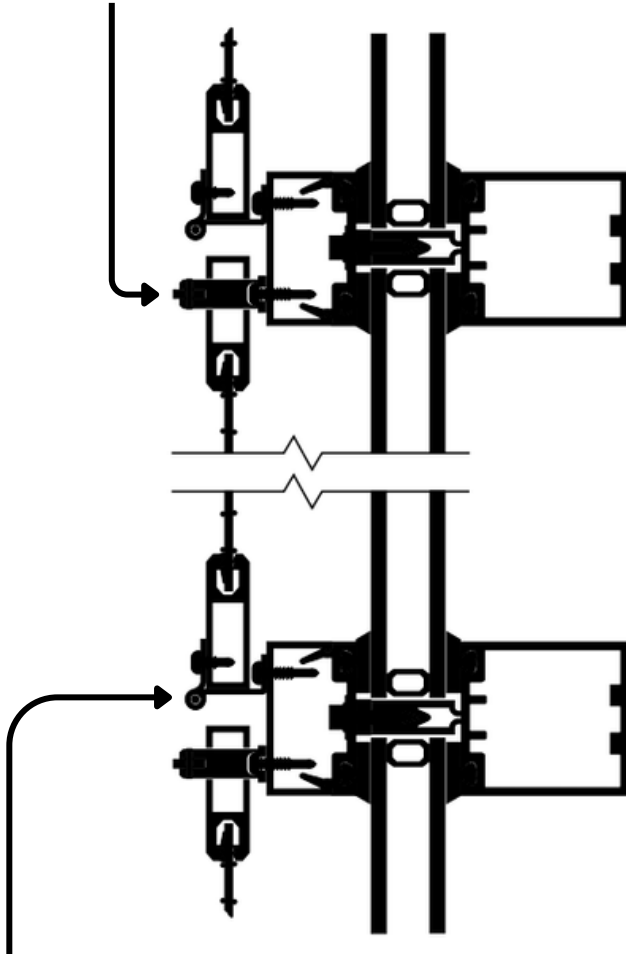

Solar Shading

OFFSET HINGE INSTALLATION

DN28/V Drop Nose
Latch Provides a
Secure Hold With
Quick Release

OH78 Offset Hinge Mounting Allows
for Easy-Access for Glazing
Maintenance

KoolShade Solar Screens Fix
Seamlessly to Existing Windows and
Mullions to Complement the Original
Window Array.

FASTENING OPTIONS (BY OTHERS)

ALL EXTRUSIONS ARE POLYESTER POWDER COATED IN ANY RAL COLOUR COMMERCIALY AVAILABLE POWDER COAT TO MEET OR EXCEED ISO 2409 AND ISO 9227. ALL DRAWINGS HERE ARE FOR ILLUSTRATIVE PURPOSES ONLY AND NOT TO SCALE.