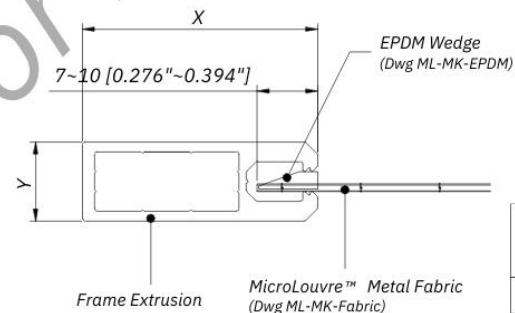

Frame Corner  
Refer to Frame Type for Corner Detail

1 Elevation Detail

2 Section B-B

**KOOLSHADE®**

Frame Type	Frame Size		Maximum Screen Size	
	X	Y	Width	Height
FE25	25 [0.992"]	13 [0.500"]	1200 [3'-11.244"]	1800 [5'-10.866"]
FE38	38 [1.492"]	13 [0.500"]	1400 [4'-7.118"]	2400 [7'-10.488"]
			1600 [5'-2.992"]	2000 [6'-6.740"]
FE51	51 [1.990"]	13 [0.500"]	1800 [5'-10.866"]	3000 [9'-10.110"]

UNIT 18, THE TANNERIES BROCKHAMPTON  
LANE, HAVANT HAMPSHIRE PO9 1JB  
TEL: 02392 456 333 Email: info@smartlouvre.com  
www.smartlouvre.com

DRAWN: ML		TITLE: MicroLouvre™ Screen Size Matrix	
CHECKED: CDG	APPROVED: JTR	© 2018 SMARTLOUVRE TECHNOLOGY LTD All rights reserved. This design may not be reproduced in any material form including electronically without the written permission of the copyright names	
DATE: 16.09.2020			
SCALE: N.T.S.		DRAWING NO: ML-GA-FE	ISSUE: 06
All Dimensions in Millimetre [ Inch ]			