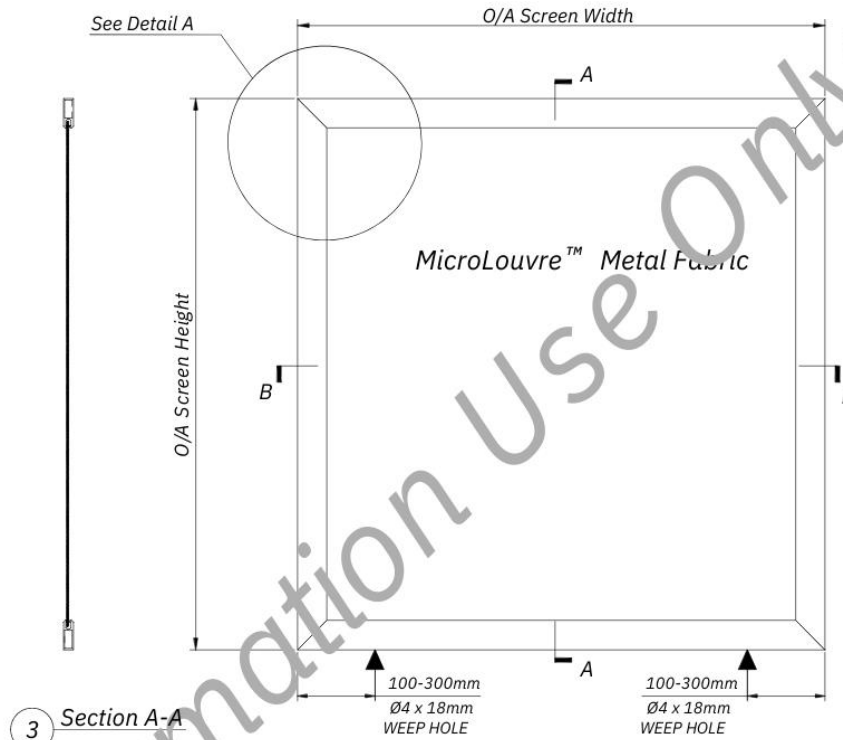

Frame Corner  
Refer to Frame Type for Corner Detail

1 Elevation Detail

2 Section B-B

**KOOLSHADE®**

Frame Type	Frame Size		Maximum Screen Size	
	X	Y	Width	Height
FE25	25 [0.992"]	13 [0.500"]	1200 [3'-11.244"]	1800 [5'-10.866"]
FE38	38 [1.492"]	13 [0.500"]	1400 [4'-7.118"]	2400 [7'-10.488"]
			1600 [5'-2.992"]	2000 [6'-6.740"]
FE51	51 [1.990"]	13 [0.500"]	1800 [5'-10.866"]	3000 [9'-10.110"]

UNIT 18, THE TANNERIES BROCKHAMPTON  
LANE, HAVANT HAMPSHIRE PO9 1JB  
TEL: 02392 456 333 Email: info@smartlouvre.com  
www.smartlouvre.com

DRAWN: ML		TITLE: MicroLouvre™ Screen Size Matrix	
CHECKED: CDG	APPROVED: JTR	© 2018 SMARTLOUVRE TECHNOLOGY LTD All rights reserved. This design may not be reproduced in any material form including electronically without the written permission of the copyright names	
DATE: 16.09.2020			
SCALE: N.T.S.		DRAWING NO: ML-GA-FE	ISSUE: 06
All Dimensions in Millimetre [ Inch ]			