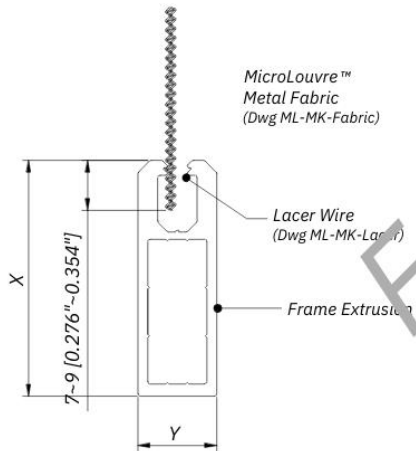

Frame Corner  
Refer to Frame Type for Corner Detail

1 Elevation Detail

2 Section B-B

**KOOLSHADE®**

Frame Type	Frame Size		Maximum Screen Size	
	X	Y	Width	Height
FE25	25 [0.992"]	13 [0.500"]	1200 [3'-11.244"]	1800 [5'-10.866"]
FE38	38 [1.492"]	13 [0.500"]	1400 [4'-7.118"]	2400 [7'-10.488"]
			1600 [5'-2.992"]	2000 [6'-6.740"]
FE51	51 [1.990"]	13 [0.500"]	1800 [5'-10.866"]	3000 [9'-10.110"]

UNIT 18, THE TANNERIES BROCKHAMPTON  
LANE, HAVANT HAMPSHIRE PO9 1JB  
TEL: 02392 456 333 Email: info@smartlouvre.com  
www.smartlouvre.com

DRAWN: ML		TITLE: MicroLouvre™ Screen Size Matrix	
CHECKED: CDG	APPROVED: JTR	© 2018 SMARTLOUVRE TECHNOLOGY LTD All rights reserved. This design may not be reproduced in any material form including electronically without the written permission of the copyright names	
DATE: 16.09.2020			
SCALE: N.T.S.		DRAWING NO: ML-GA-FE	ISSUE: 06
All Dimensions in Millimetre [ Inch ]			