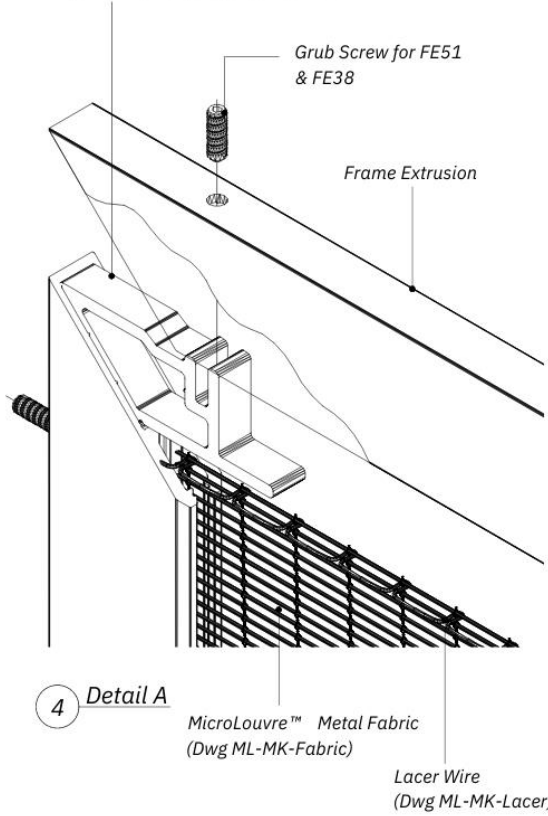

Frame Corner  
Refer to Frame Type for Corner Detail

1 Elevation Detail

2 Section B-B

**KOOLSHADE®**

Frame Type	Frame Size		Maximum Screen Size	
	X	Y	Width	Height
FE25	25 [0.992"]	13 [0.500"]	1200 [3'-11.244"]	1800 [5'-10.866"]
FE38	38 [1.492"]	13 [0.500"]	1400 [4'-7.118"]	2400 [7'-10.488"]
			1600 [5'-2.992"]	2000 [6'-6.740"]
FE51	51 [1.990"]	13 [0.500"]	1800 [5'-10.866"]	3000 [9'-10.110"]