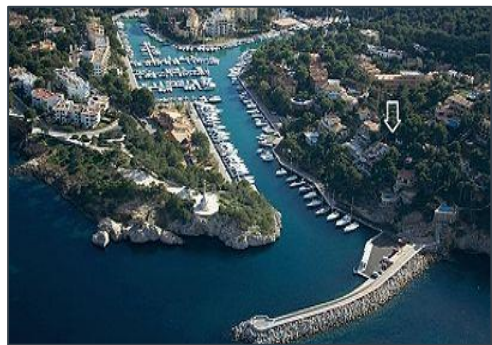

Balearics – Berths for Sale

Port Adriano - Mallorca

Port Adriano is located in Calvia on the southwest side of Palma de Mallorca bay, the capital of the Balearic Islands. Its location at the center of the Mediterranean sea makes Port Adriano an exceptional place to moor superyachts up to 80 meters.

[Find out more](#)

Sant Eulalia - Ibiza

With capacity for 763 boats, it is the Marina with the greatest number of moorings across the island of Ibiza, giving shelter to both the traditional local seamen and large yachts that visit every season seeking a quiet and discreet place to relax and enjoy the beauty of Santa Eulalia del Rio.

Size	Lease Term	Cost	Service Charge
➤ 22.0m x 6m	22 Years	€POA	€TBA

[Find out more](#)

Balearics – Berths for Sale

Real Club Nautico - Mallorca

The Real Club Nautico is situated at the heart of the Bay of Palma. Perfectly protected from the winds and storms, it offers exemplary safety. The marina is an ideal venue for connections with other islands of the Balearic archipelago.

Size	Lease Term	Cost	Service Charge
➤ 14.0m x 4.0m	8 Years	SOLD	

[Find out more](#)

Santa Ponsa- Mallorca

One of the most picturesque harbours in Mallorca - a real gem. It was built in 1975 in a natural cove and is surrounded by gardens. It has moorings for 522 boats ranging from 7 metres to 20 metres in length.